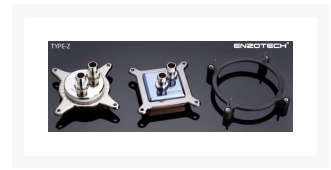

## Short Description

---

Mounting plate for Enzotech Sapphire and Luna CPU water Blocks. Supported sockets:- Intel socket I7; 1366