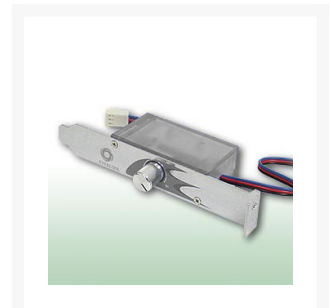

# Evercool Magical Sound Control

Special Price  
**\$5.96** was  
**\$7.95**

## Short Description

The Evercool Magical Sound control is a dual option install fan controller for an open 3.5" bay or empty PCI slot.

## Description

The Evercool Magical Sound control is a dual option install fan controller for an open 3.5" bay or empty PCI slot.

Features:

- Controller can be placed in the front 3.5" panel or on PCI card slot
- Fan speed can be easily adjusted by turning the control knob.
- Suitable for all types of DC fans.

## Specifications

---

Overall Dimension: 101x25x35mm 120x24x45mm

Best Material : Aluminum Steel

Panel: 3.5" panel PCI Slot panel