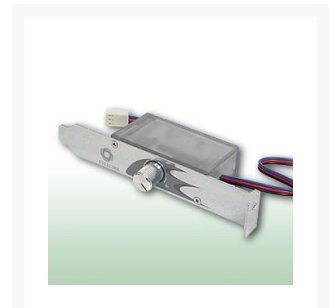

## Short Description

The Evercool Magical Sound control is a dual option install fan controller for an open 3.5" bay or empty PCI slot.

## Description

The Evercool Magical Sound control is a dual option install fan controller for an open 3.5" bay or empty PCI slot.

Features:

- Controller can be placed in the front 3.5" panel or on PCI card slot
- Fan speed can be easily adjusted by turning the control knob.
- Suitable for all types of DC fans.

## Specifications

---

Overall Dimension: 101x25x35mm 120x24x45mm

Best Material : Aluminum Steel

Panel: 3.5" panel PCI Slot panel