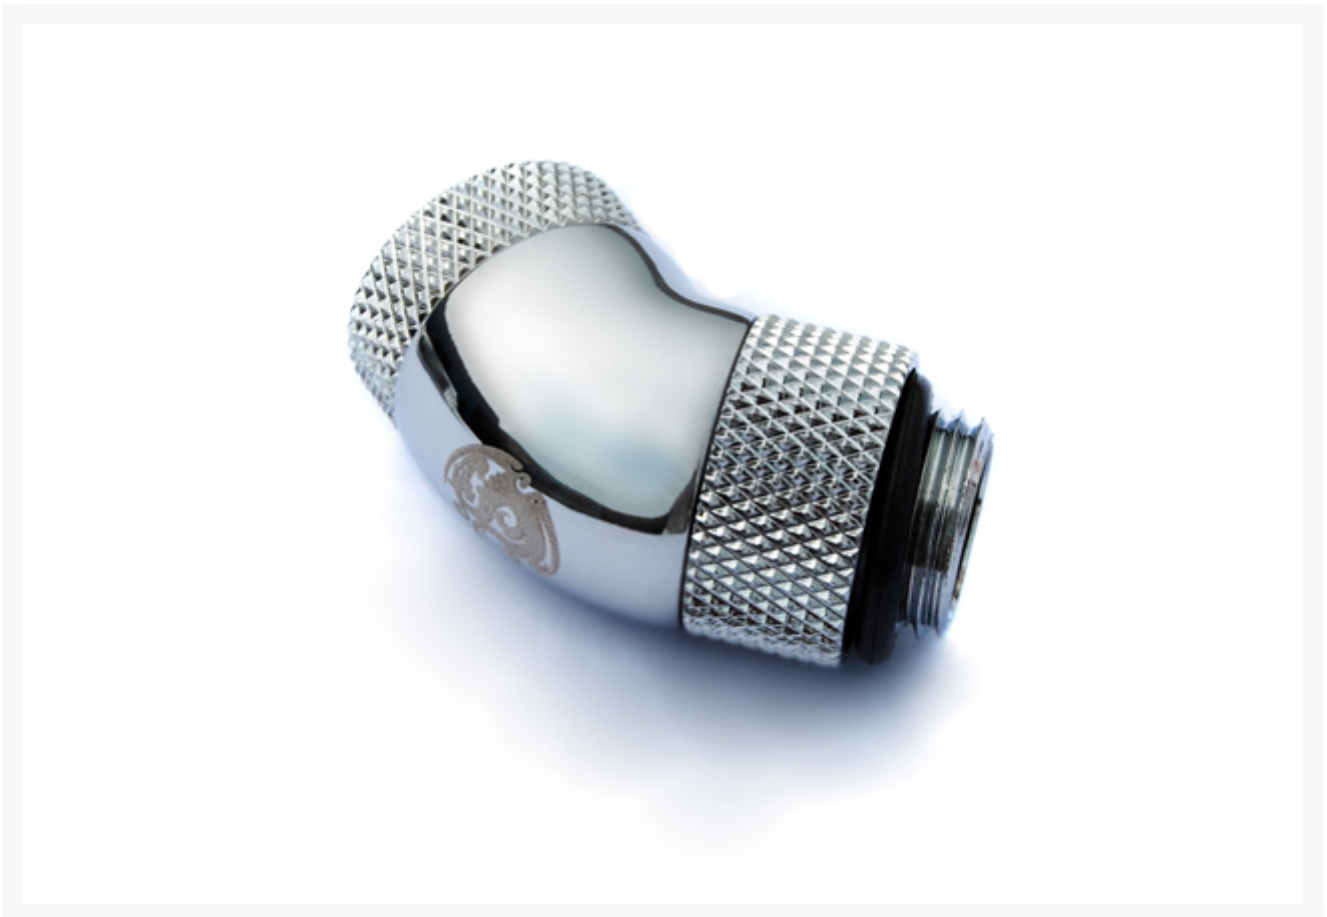

Bitspower G 1/4" Silver Shiny Dual Rotary 45 Degree IG 1/4" Adapter

Special Price
\$10.46 was
\$13.95

Product Images

Description

These new G 1/4" Dual 45 degree angle adapters are perfect for tight spaces and change the direction of your water input or

output without affecting flow. These have a lower restriction For 45 Degree Application. With 360 degree rotary fitting on one end you can secure the connection yet still twist the direction of the fitting to any angle you desire. No more kinked tubing! These are the bomb!

Features

- Real Hi-Flow Design.
- Hi-Quality Copper Material.
- Lower restriction For 45 Degree Application.
- Off-Center function Ready.
- 360-Degree Rotray Angle.
- Outstanding Outlook.
- RoHS Ready

Specifications

- Product Name : G 1/4" Silver Shiny Dual Rotary 45 Degree IG 1/4" Adapter
- Model Name : BP-45R2D
- Material : Hi-Quality Brass
- Color : Silver

Additional Information

Brand	Bitspower
SKU	BP-45R2D
Weight	0.2000
Special Order	No
Fitting Type	Adapter
Fitting Angle	45 Degree
Fitting Finish	Chrome
Vendor SKU/EAN	4711946742294
Special Price	\$10.46