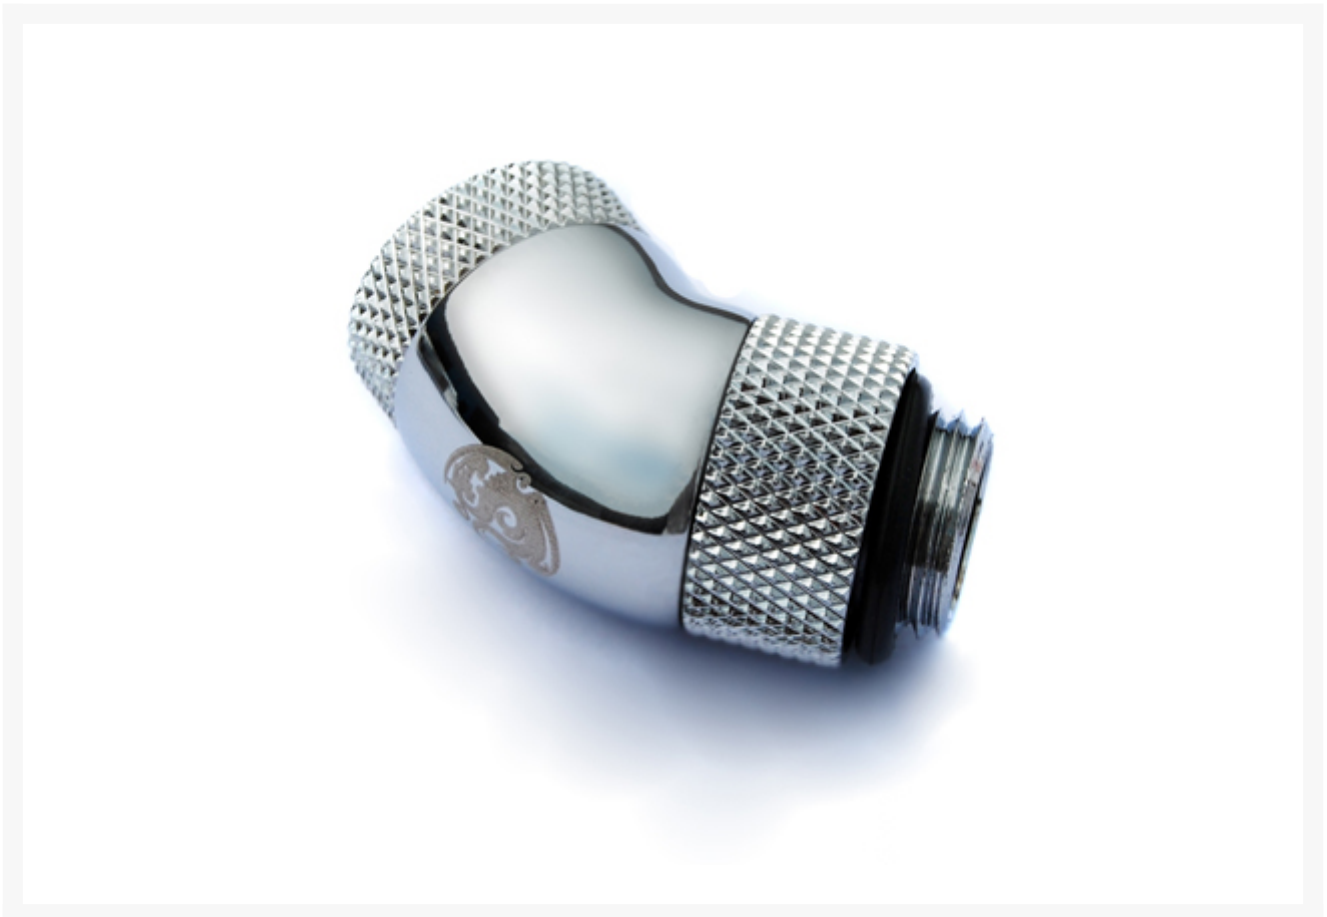

Bitspower G 1/4" Silver Shiny Dual Rotary 45 Degree IG 1/4" Adapter

Special Price
\$10.46 was
~~\$13.95~~

Product Images

Description

These new G 1/4" Dual 45 degree angle adapters are perfect for tight spaces and change the direction of your water input or

output without affecting flow. These have a lower restriction For 45 Degree Application. With 360 degree rotary fitting on one end you can secure the connection yet still twist the direction of the fitting to any angle you desire. No more kinked tubing! These are the bomb!

Features

- Real Hi-Flow Design.
- Hi-Quality Copper Material.
- Lower restriction For 45 Degree Application.
- Off-Center function Ready.
- 360-Degree Rotray Angle.
- Outstanding Outlook.
- RoHS Ready

Specifications

- Product Name : G 1/4" Silver Shiny Dual Rotary 45 Degree IG 1/4" Adapter
- Model Name : BP-45R2D
- Material : Hi-Quality Brass
- Color : Silver

Additional Information

Brand	Bitspower
SKU	BP-45R2D
Weight	0.2000
Special Order	No
Fitting Type	Adapter
Fitting Angle	45 Degree
Fitting Finish	Chrome
Vendor SKU/EAN	4711946742294
Special Price	\$10.46