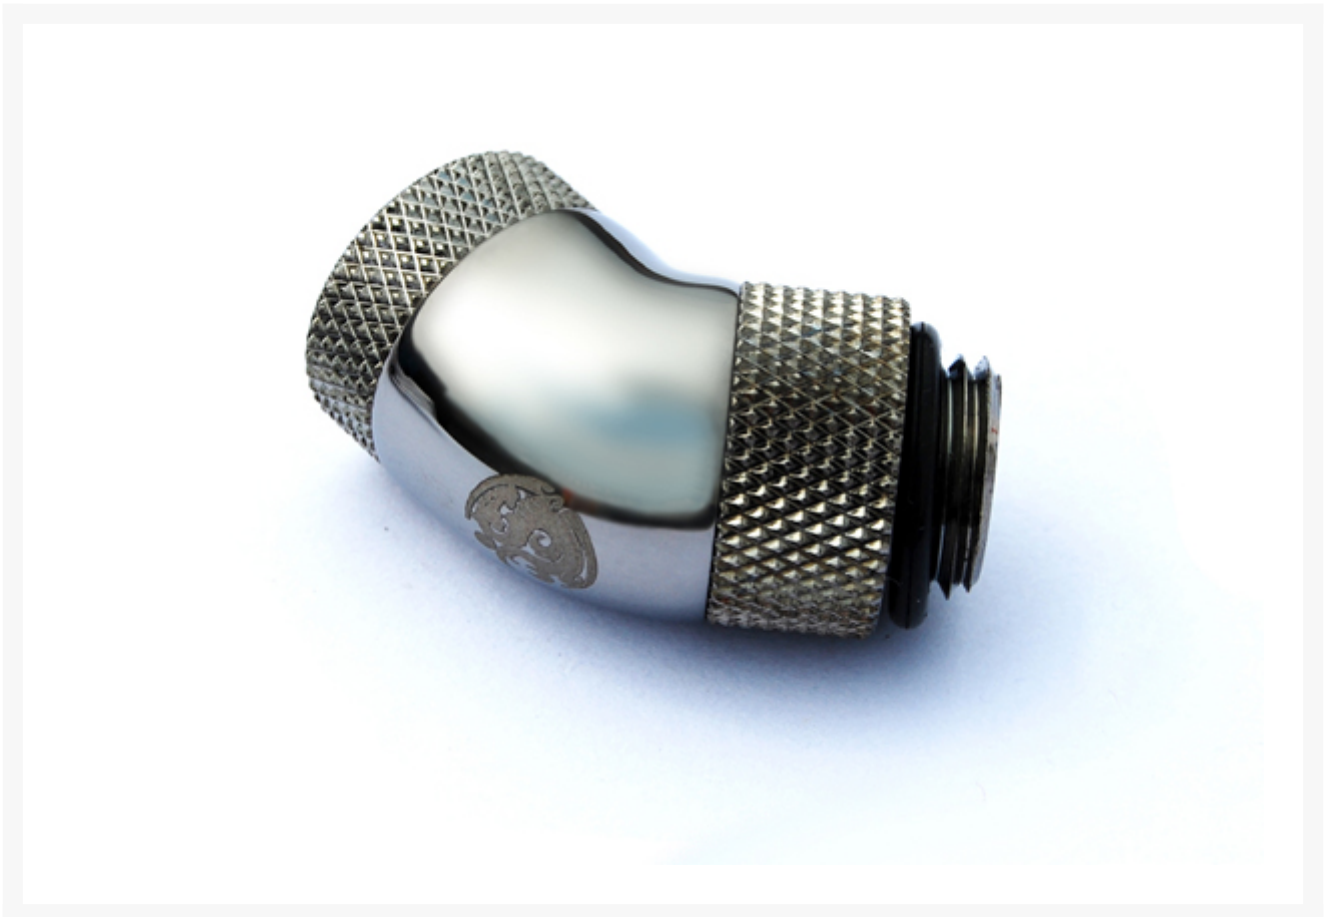

# Bitspower G 1/4" Black Sparkle Dual Rotary 45 Degree IG 1/4" Adapter

\$13.95

## Description

These new G 1/4" Dual 45 degree angle adapters are perfect for tight spaces and change the direction of your water input or

output without affecting flow. These have a lower restriction For 45 Degree Application. With 360 degree rotary fitting on one end you can secure the connection yet still twist the direction of the fitting to any angle you desire. No more kinked tubing! These are the bomb!

## Features

---

- Real Hi-Flow Design.
- Hi-Quality Copper Material.
- Lower restriction For 45 Degree Application.
- Off-Center function Ready.
- 360-Degree Rotary Angle.
- Outstanding Outlook.
- RoHS Ready

## Specifications

---

- Product Name : G 1/4" Black Sparkle Dual Rotary 45 Degree IG 1/4" Adapter
- Model Name : BP-BS45R2D
- Material : Hi-Quality Brass
- Color : Black