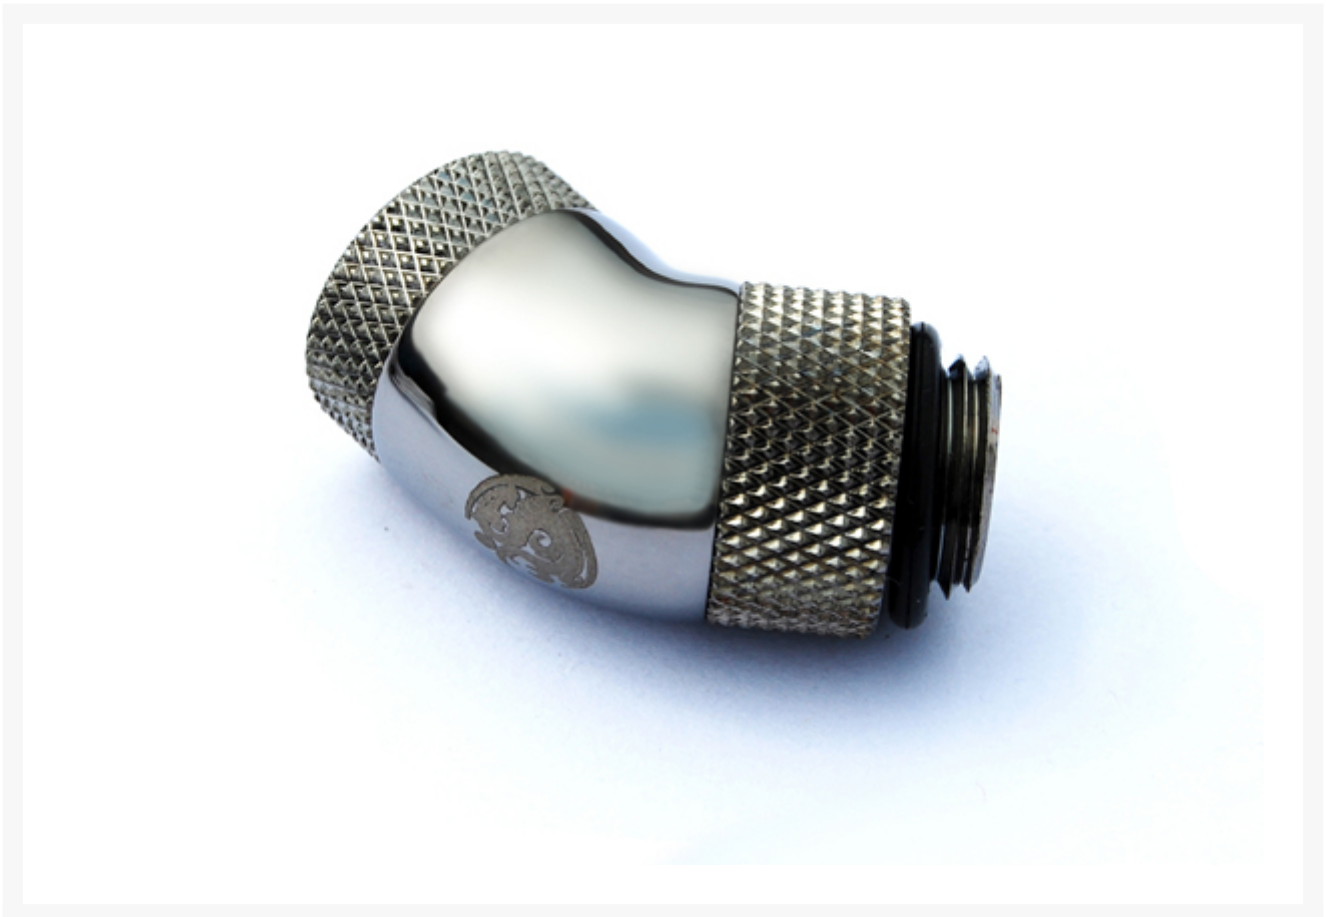

Bitspower G 1/4" Black Sparkle Dual Rotary 45 Degree IG 1/4" Adapter

\$13.95

Product Images

Description

These new G 1/4" Dual 45 degree angle adapters are perfect for tight spaces and change the direction of your water input or

output without affecting flow. These have a lower restriction For 45 Degree Application. With 360 degree rotary fitting on one end you can secure the connection yet still twist the direction of the fitting to any angle you desire. No more kinked tubing! These are the bomb!

Features

- Real Hi-Flow Design.
- Hi-Quality Copper Material.
- Lower restriction For 45 Degree Application.
- Off-Center function Ready.
- 360-Degree Rotary Angle.
- Outstanding Outlook.
- RoHS Ready

Specifications

- Product Name : G 1/4" Black Sparkle Dual Rotary 45 Degree IG 1/4" Adapter
- Model Name : BP-BS45R2D
- Material : Hi-Quality Brass
- Color : Black

Additional Information

Brand	Bitspower
SKU	BP-BS45R2D
Weight	0.2000
Fitting Type	Adapter
Fitting Angle	45 Degree
Fitting Finish	Black Chrome
Vendor SKU/EAN	4711946742300