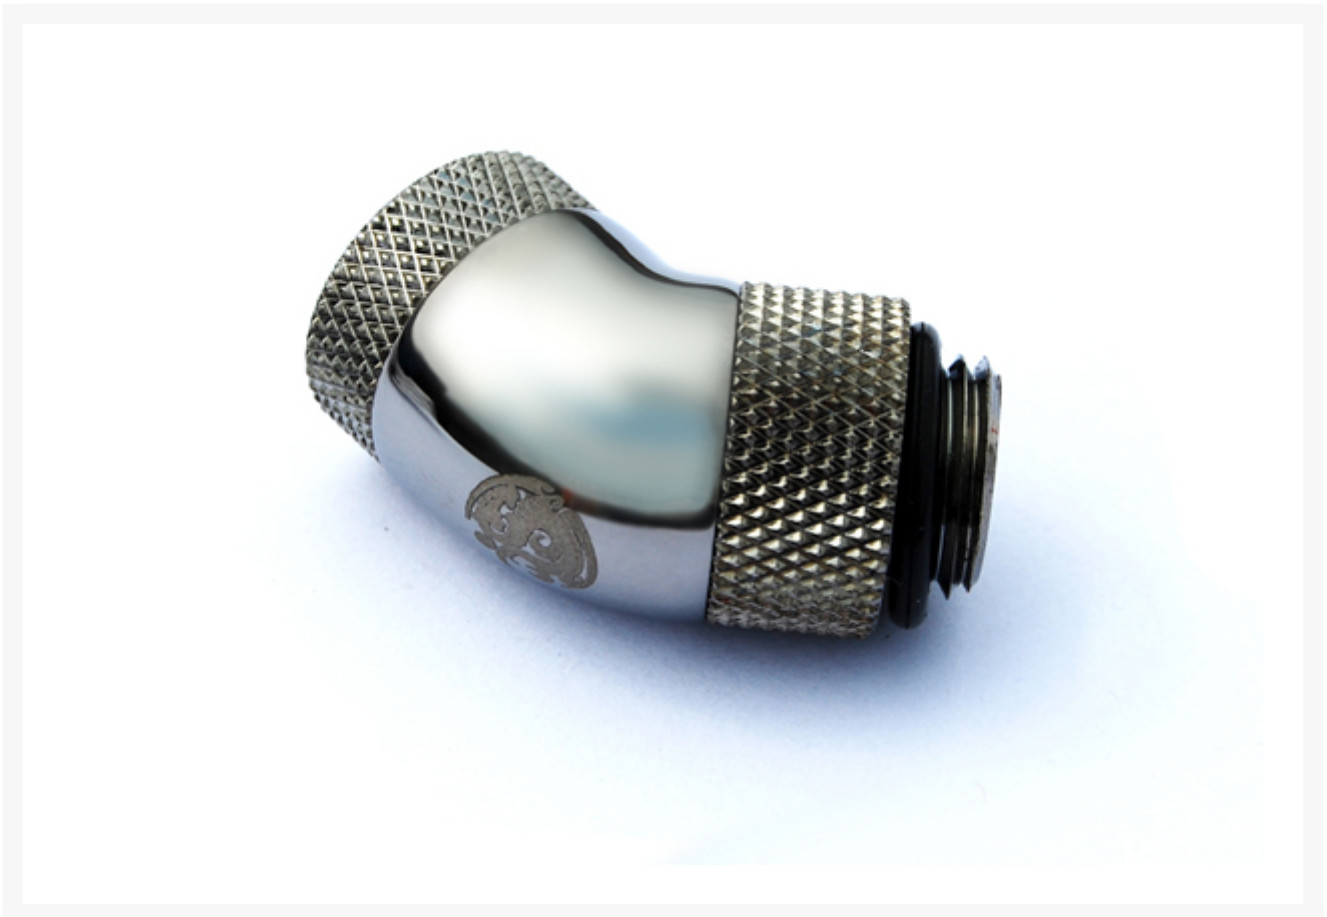

Bitspower G 1/4" Black Sparkle Dual Rotary 45 Degree IG 1/4" Adapter

\$13.95

Product Images

Description

These new G 1/4" Dual 45 degree angle adapters are perfect for tight spaces and change the direction of your water input or

output without affecting flow. These have a lower restriction For 45 Degree Application. With 360 degree rotary fitting on one end you can secure the connection yet still twist the direction of the fitting to any angle you desire. No more kinked tubing! These are the bomb!

Features

- Real Hi-Flow Design.
- Hi-Quality Copper Material.
- Lower restriction For 45 Degree Application.
- Off-Center function Ready.
- 360-Degree Rotary Angle.
- Outstanding Outlook.
- RoHS Ready

Specifications

- Product Name : G 1/4" Black Sparkle Dual Rotary 45 Degree IG 1/4" Adapter
- Model Name : BP-BS45R2D
- Material : Hi-Quality Brass
- Color : Black

Additional Information

Brand	Bitspower
SKU	BP-BS45R2D
Weight	0.2000
Special Order	No
Fitting Type	Adapter
Fitting Angle	45 Degree
Fitting Finish	Black Chrome
Vendor SKU/EAN	4711946742300