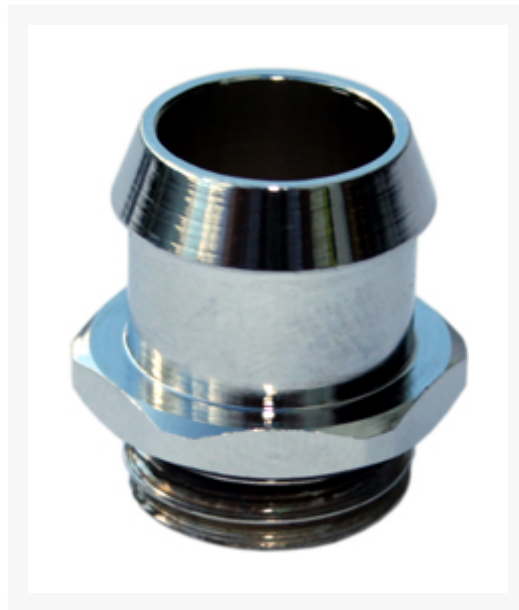

# Swiftech Chrome Plated EUROSTYLE SLI Fittings - 1/4" BSPP X 1/2" Barb (Set of 2)

\$5.99

## Short Description

These high-polish chrome plated brass barb fittings feature a captive o-ring. This design requires a flat mating surface, and thus does not necessitate the presence of an o-ring groove in the mating part surface to make the seal.

## Description

---

These high-polish chrome plated brass barb fittings feature a captive o-ring. This design requires a flat mating surface, and thus does not necessitate the presence of an o-ring groove in the mating part surface to make the seal.

The overall barb & body length is shorter than usual, in order to provide sufficient clearance between VGA water-blocks in triple SLI configurations.