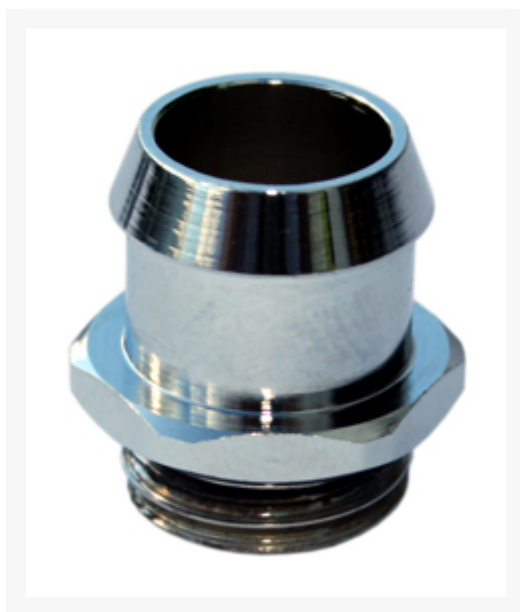

Swiftech Chrome Plated EUROSTYLE SLI Fittings - 1/4" BSPP X 1/2" Barb (Set of 2)

\$5.99

Product Images

Short Description

These high-polish chrome plated brass barb fittings feature a captive o-ring. This design requires a flat mating surface, and thus does not necessitate the presence of an o-ring groove in the mating part surface to make the seal.

Description

These high-polish chrome plated brass barb fittings feature a captive o-ring. This design requires a flat mating surface, and thus does not necessitate the presence of an o-ring groove in the mating part surface to make the seal.

The overall barb & body length is shorter than usual, in order to provide sufficient clearance between VGA water-blocks in triple SLI configurations.

Specifications

0

Additional Information

Brand	Swiftech
SKU	BSPP-250-500-CP-EUOSLI
Weight	0.1000
Special Order	No
Fitting Type	Barb
Fitting Size	1/2"
Fitting Angle	Straight