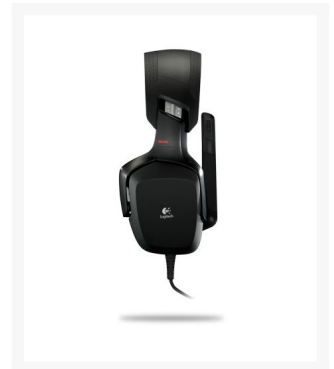

Logitech G35 - 7.1 Surround Sound Headset Gaming Headset

Special Price
\$116.99 was
\$129.99

Product Images

Short Description

Game-changing immersion with 7.1 surround sound powered by Dolby® technology. Victory never sounded so good.

Description

Product Details:

Game-changing immersion with 7.1 surround sound powered by Dolby® technology. Victory never sounded so good.

- 7.1 surround sound powered by Dolby® technology: Delivers a detailed sound field—hear your enemies before they see you.
- Ear-enclosing design: Shields you from distractions and immerses you in the game.
- 40 mm laser-tuned speaker drivers with neodymium magnets: High performance components deliver crisp highs, lows, and everything in between.
- Unidirectional, noise-canceling microphone: Focuses on your voice and reduces background noise.
- Full-speed, all-digital USB connection: Delivers clean, clear audio and lets you keep your desk speakers plugged into your sound card.

Features

Marathon-gaming comfort.

- Three swappable, contoured headband pads: Choose the one that fits best, because one size doesn't always fit all.
- Plush ear pads: Relieves pressure points for long-lasting comfort.
- Precision headband adjustment: Slide for the perfect fit, every time.
- Spring steel-core headband: Lightweight and flexible, yet incredibly durable.

Take control.

- Three customizable G-keys: One-touch command over music, voice morphing, and more.
- On-ear audio controls: Quick access to volume, microphone mute, and surround sound adjustments.
- Real-time voice morphing: Select from six voices- Troll, Mutant, Alien, Giant, Cyborg, and Space Squirrel.
- Rotating mic boom with auto-mute: Microphone mutes automatically when rotated up and out of the way.
- Microphone mute light: Glows red when mic is muted.
- Cable management wrap: Don't need all 10 feet of cable? Wrap it up and keep it out of the way.