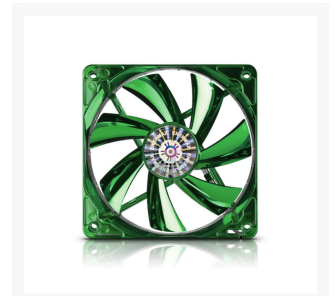

# Enermax Apollish Twister Bearing 80mm LED Fan - Green - Sleeved

Special Price  
**\$13.46** was  
**\$17.95**

## Short Description

Enermax stunned the world with the release of its patented “Twister” bearing technology featured inside the critically acclaimed

Everest, Cluster, and Magma fans. Now we strive to bring more innovation to the PC fan by introducing the brand new “Apollish” Twister bearing LED fan! The Apollish is something the computing world has never seen or imagined, featuring a patented circular type LED design that is up to FOUR times brighter than any conventional LED fan on the market today.

## Description

---

Enermax stunned the world with the release of its patented “Twister” bearing technology featured inside the critically acclaimed Everest, Cluster, and Magma fans. Now we strive to bring more innovation to the PC fan by introducing the brand new “Apollish” Twister bearing LED fan! The Apollish is something the computing world has never seen or imagined, featuring a patented circular type LED design that is up to FOUR times brighter than any conventional LED fan on the market today.

## Features

---

- Patented circular type LED up to 4 times brighter
- Shining sputtering finish with glossy mirror-like coating
- Twister bearing technology with long lifetime and low noise
- Detachable fan blade
- Optimized thermal control setting @ 25C~55C
- LED on/off function
- Isolator-mounts for shockproof and quick installation