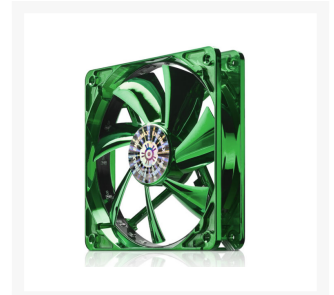

# Enermax Apollish Twister Bearing 80mm LED Fan - Green - Sleeved

Special Price  
**\$13.46** was  
**\$17.95**

## Short Description

Enermax stunned the world with the release of its patented “Twister” bearing technology featured inside the critically acclaimed

Everest, Cluster, and Magma fans. Now we strive to bring more innovation to the PC fan by introducing the brand new “Apollish” Twister bearing LED fan! The Apollish is something the computing world has never seen or imagined, featuring a patented circular type LED design that is up to FOUR times brighter than any conventional LED fan on the market today.

## Description

---

Enermax stunned the world with the release of its patented “Twister” bearing technology featured inside the critically acclaimed Everest, Cluster, and Magma fans. Now we strive to bring more innovation to the PC fan by introducing the brand new “Apollish” Twister bearing LED fan! The Apollish is something the computing world has never seen or imagined, featuring a patented circular type LED design that is up to FOUR times brighter than any conventional LED fan on the market today.

## Features

---

- Patented circular type LED up to 4 times brighter
- Shining sputtering finish with glossy mirror-like coating
- Twister bearing technology with long lifetime and low noise
- Detachable fan blade
- Optimized thermal control setting @ 25C~55C
- LED on/off function
- Isolator-mounts for shockproof and quick installation