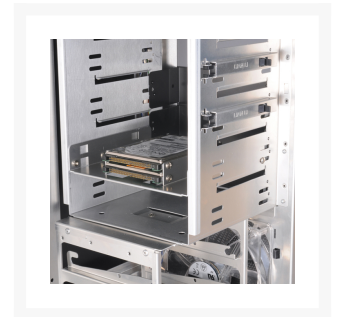

Lian Li HD-520 Internal 2.5 Inches HDD/ SDD Mounting Kit -for 5.25 Inches Bay

\$14.95

Product Images

Short Description

Lian Li (HD520, HD-520) Internal 2.5 Inches HDD/ SDD Mounting Kit- Convert one 5.25 Inches Bay to 2 x 2.5 Inches Bay

Description

Lian Li (HD520, HD-520) Internal 2.5 Inches HDD/ SSD Mounting Kit- Convert one 5.25 Inches Bay to 2 x 2.5 Inches Bay

Specifications

Model: HD-520
Aluminum structure
Designed for most the case which has 5.25" bay
145mm x 125mm x 25mm (W, D, H)
Note: Please check your Lian Li case' s HDD cage width first, before purchase this HDD cage.

Additional Information

Brand	Lian-Li
SKU	HD-520
Weight	1.0000
Color	Black
Case Accessory Type	Bay Hardware