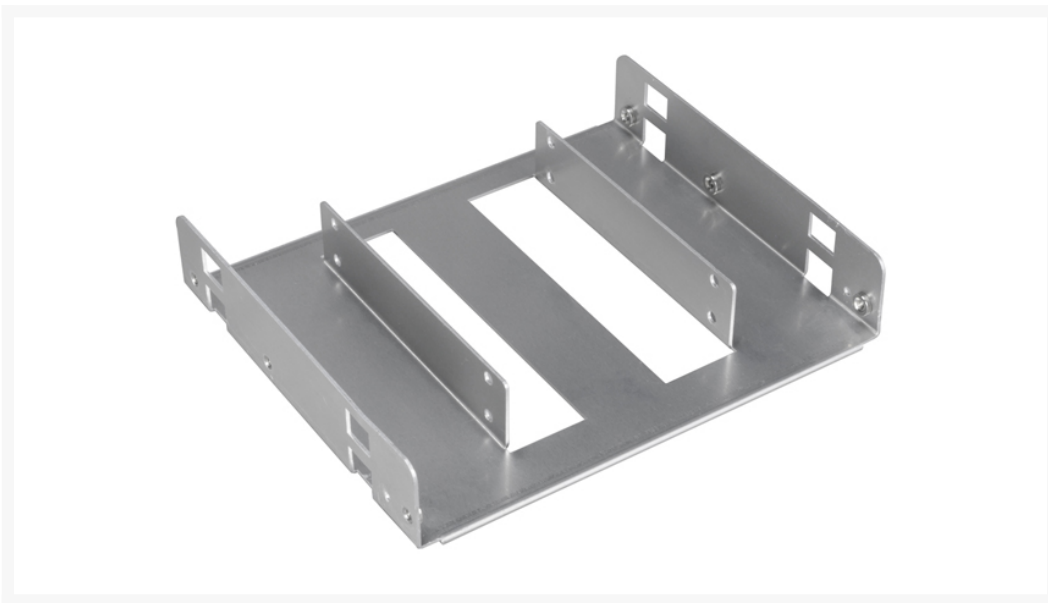

Lian Li HD-520 Internal 2.5 Inches HDD/ SDD Mounting Kit -for 5.25 Inches Bay

\$14.95

Product Images

Short Description

Lian Li (HD520, HD-520) Internal 2.5 Inches HDD/ SDD Mounting Kit- Convert one 5.25 Inches Bay to 2 x 2.5 Inches Bay

Description

Lian Li (HD520, HD-520) Internal 2.5 Inches HDD/ SSD Mounting Kit- Convert one 5.25 Inches Bay to 2 x 2.5 Inches Bay

Specifications

Model: HD-520
Aluminum structure
Designed for most the case which has 5.25" bay
145mm x 125mm x 25mm (W, D, H)
Note: Please check your Lian Li case' s HDD cage width first, before purchase this HDD cage.

Additional Information

Brand	Lian-Li
SKU	HD-520
Weight	1.0000
Color	Black
Case Accessory Type	Bay Hardware