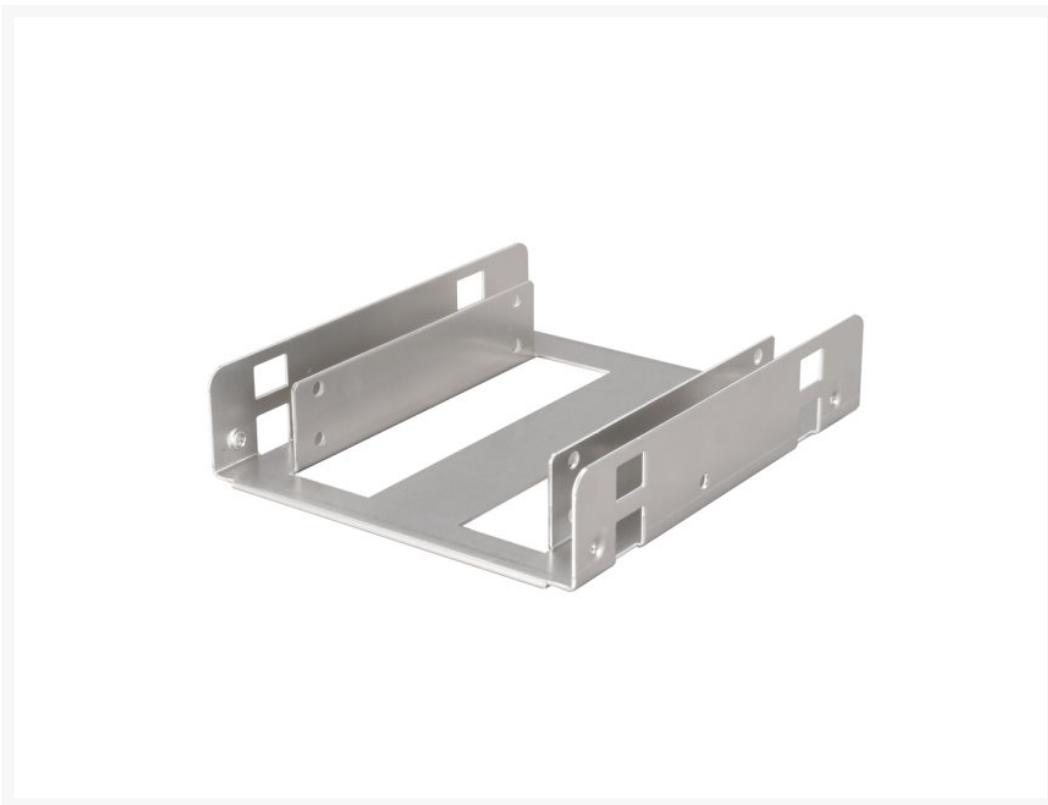

 **Lian Li HD-321 Internal
2.5 Inches HDD/ SDD
Mounting Kit -for 3.5 Inches
Bay**

\$9.95

Product Images

Short Description

Lian Li (HD-321) Internal 2.5 Inches HDD/ SDD Mounting Kit- Convert one 3.5 Inches Bay to 2 x 2.5 Inches Bay

Description

Lian Li (HD-321) Internal 2.5 Inches HDD/ SDD Mounting Kit- Convert one 3.5 Inches Bay to 2 x 2.5 Inches Bay

Specifications

Model: HD-321
Aluminum structure
Designed for most the case which has 3.5" internal HDD storage space.
Convert one 3.5" bay to 2 x 2.5" bays
Including anti-vibration rubber ring for use with Lian Li case.
102mm x 125mm x 25mm (W, D, H)

Additional Information

Brand	Lian-Li
SKU	HD-321
Weight	1.0000
Color	Silver