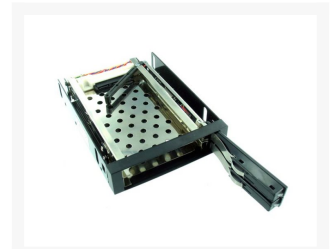

Evercool 3.5in Bay Trayless Mobile Rack for Dual 2.5in SATA HDD Hard Drives

Special Price
\$35.99 was
~~\$44.95~~

Product Images

Short Description

Awaking to the requirements of the mobility-conscious PC users , an easy-use and convenient gear to settle down 2.5in drives , Welland released the ME-240 , the slim & cost-effective 3.5in mobile rack for dual 2.5in

SATA drives.

Description

Awaking to the requirements of the mobility-conscious PC users , an easy-use and convenient gear to settle down 2.5in drives , Welland released the ME-240 , the slim & cost-effective 3.5in mobile rack for dual 2.5in SATA drives. This dual bay mobile rack features the Trayless HDD installation , Tool-Free HDD Hot-Swap & the patented Scratch-Proof SATA connector , you can just integrate it easily and perfectly in the 3.5in bay of Mini PC or Desktop PC. Saving your pocket to support 2 units of 2.5in SATA drives simultaneously ! ME-240 supports REAL Hot-Swap by using the up-to-day Scratch-Proof SATA connector. This patented connector is particular about the reliable Anti-Scratch when connecting HDD to the mobile rack. Without damaging or scratching the golden pin of HDD , now you dont have to worry the frequency of HDD exchange anymore ! Dual 2.5in SATA Drives Support dual 2.5in SATA drives with Hot-Swap HDD exchange for high mobility application. Storage expansion to your PC with 2.5in HDD is ideal for space-conscious users. Tool-Free , Trayless Fits 3.5in Bay of Desktop or mini PC , free from the HDD tray and just Tool-Free HDD installation by one hand operation. Scratch-Proof SATA Connector No more worry about the friction of the connector when hot-swapping your SATA drive , such patented connector offers a reliable Fixed-Point connection to your SATA drive without damaging it.