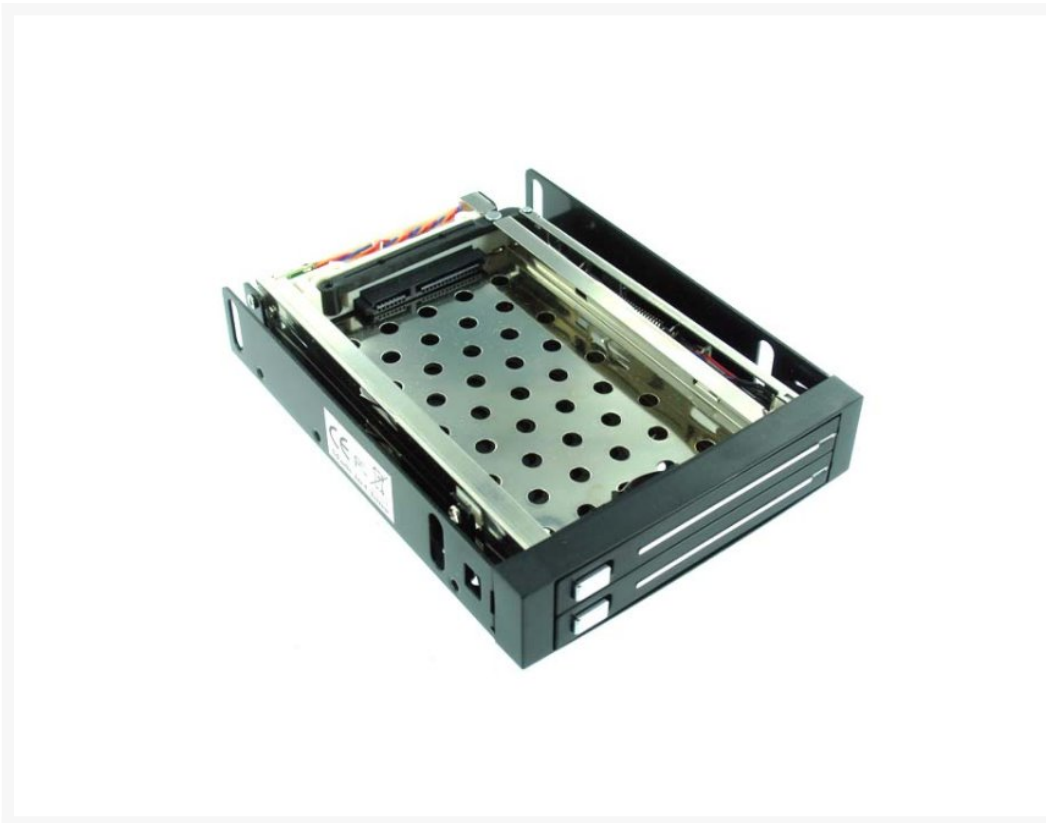

Evercool 3.5in Bay Trayless Mobile Rack for Dual 2.5in SATA HDD Hard Drives

Special Price
\$35.99 was
~~\$44.95~~

Product Images

Short Description

Awaking to the requirements of the mobility-conscious PC users , an easy-use and convenient gear to settle down 2.5in drives , Welland released the ME-240 , the slim & cost-effective 3.5in mobile rack for dual 2.5in

SATA drives.

Description

Awaking to the requirements of the mobility-conscious PC users , an easy-use and convenient gear to settle down 2.5in drives , Welland released the ME-240 , the slim & cost-effective 3.5in mobile rack for dual 2.5in SATA drives. This dual bay mobile rack features the Trayless HDD installation , Tool-Free HDD Hot-Swap & the patented Scratch-Proof SATA connector , you can just integrate it easily and perfectly in the 3.5in bay of Mini PC or Desktop PC. Saving your pocket to support 2 units of 2.5in SATA drives simultaneously ! ME-240 supports REAL Hot-Swap by using the up-to-day Scratch-Proof SATA connector. This patented connector is particular about the reliable Anti-Scratch when connecting HDD to the mobile rack. Without damaging or scratching the golden pin of HDD , now you dont have to worry the frequency of HDD exchange anymore ! Dual 2.5in SATA Drives Support dual 2.5in SATA drives with Hot-Swap HDD exchange for high mobility application. Storage expansion to your PC with 2.5in HDD is ideal for space-conscious users. Tool-Free , Trayless Fits 3.5in Bay of Desktop or mini PC , free from the HDD tray and just Tool-Free HDD installation by one hand operation. Scratch-Proof SATA Connector No more worry about the friction of the connector when hot-swapping your SATA drive , such patented connector offers a reliable Fixed-Point connection to your SATA drive without damaging it.

Specifications

0

Additional Information

Brand	Evercool
SKU	EC-HD-ME-240-D
Weight	1.0000
Special Price	\$35.99