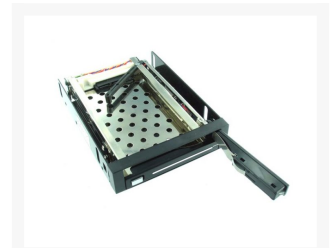

Evercool 3.5in Bay Trayless Mobile Rack for Dual 2.5in SATA HDD Hard Drives

Special Price
\$35.99 was
~~\$44.95~~

Product Images

Short Description

Awaking to the requirements of the mobility-conscious PC users , an easy-use and convenient gear to settle down 2.5in drives , Welland released the ME-240 , the slim & cost-effective 3.5in mobile rack for dual 2.5in

SATA drives.

Description

Awaking to the requirements of the mobility-conscious PC users , an easy-use and convenient gear to settle down 2.5in drives , Welland released the ME-240 , the slim & cost-effective 3.5in mobile rack for dual 2.5in SATA drives. This dual bay mobile rack features the Trayless HDD installation , Tool-Free HDD Hot-Swap & the patented Scratch-Proof SATA connector , you can just integrate it easily and perfectly in the 3.5in bay of Mini PC or Desktop PC. Saving your pocket to support 2 units of 2.5in SATA drives simultaneously ! ME-240 supports REAL Hot-Swap by using the up-to-day Scratch-Proof SATA connector. This patented connector is particular about the reliable Anti-Scratch when connecting HDD to the mobile rack. Without damaging or scratching the golden pin of HDD , now you dont have to worry the frequency of HDD exchange anymore ! Dual 2.5in SATA Drives Support dual 2.5in SATA drives with Hot-Swap HDD exchange for high mobility application. Storage expansion to your PC with 2.5in HDD is ideal for space-conscious users. Tool-Free , Trayless Fits 3.5in Bay of Desktop or mini PC , free from the HDD tray and just Tool-Free HDD installation by one hand operation. Scratch-Proof SATA Connector No more worry about the friction of the connector when hot-swapping your SATA drive , such patented connector offers a reliable Fixed-Point connection to your SATA drive without damaging it.