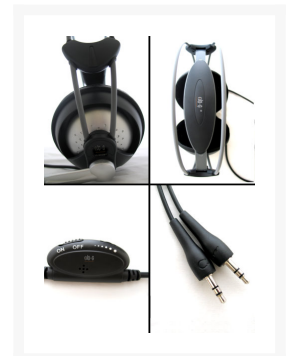

EVO-G HS1 Premium Lightweight Gaming Headset

\$29.99

Product Images

Short Description

The Evo-G HS1 is a new class for Gaming-Headsets of Evolution Gaming Gear . The gear is made in a light weighted and comfortable design . With its excellent stereo sound and solid bass it is the perfect choice for Gaming. You will hear your game as a live act !

Description

Product Details:

The Evo-G HS1 is a new class for Gaming-Headsets of Evolution Gaming Gear . The gear is made in a light weighted and comfortable design . With its excellent stereo sound and solid bass it is the perfect choice for Gaming. You will hear your game as a live act !

HS1 distinguishes itself with an extremely light weight and a very comfortable wearing comfort . The ears are completely surrounded by the soft ear cushions

Specifications

Specifications:

- Speaker Dimension: Φ 50mm
- Impedance: 32Ω
- Sensitivity: 108dB S.P.L.at 1 KHz
- Frequency Response: 20Hz-20,000Hz
- Rated Power: 15mW
- Power Capability: 150mW
- Cable Length: 2.4 \pm 0.15M
- Plug Type: Φ 3.5 Stereo
- MICROPHONE SECTION
- Microphone Unit: Φ 6*5mm
- Microphone Directivity: Omnidirectional
- Sensitivity: -58 \pm 3dB
- Impedance: LOW
- Frequency Response: 30Hz-16,000Hz
- Standard Operating voltage: 3V

Additional Information

SKU	EVO-G-HS1
Weight	3.0000
Color	Black
Ear Connection	Circumaural
Connection Type	3.5mm Audio/USB