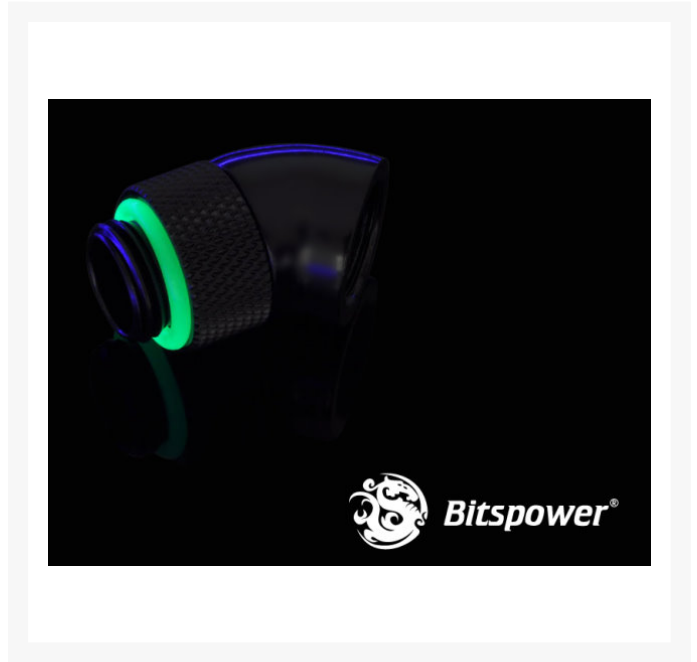

 **Bitspower G 1/4" Rotary
45 Degree IG 1/4" Adapter -
Black Matte Finish**

\$11.99

Product Images

Features

- Real Hi-Flow Design.
- Hi-Quality Copper Material.
- 45-Degree Adapter Angle.
- 360-Degree Rotray Angle.
- Outstanding Outlook.
- RoHS Ready

Specifications

- Product Name : G 1/4" Rotary 45 Degree IG 1/4" Adapter - Black Matte Finish
- Model Name : BP-MB45R
- Material : Hi-Quality Brass
- Color : Black

Additional Information

Brand	Bitspower
SKU	BP-MB45R
Weight	0.2000
Special Order	No
Fitting Type	Adapter
Fitting Angle	45 Degree
Vendor SKU/EAN	4711946743819