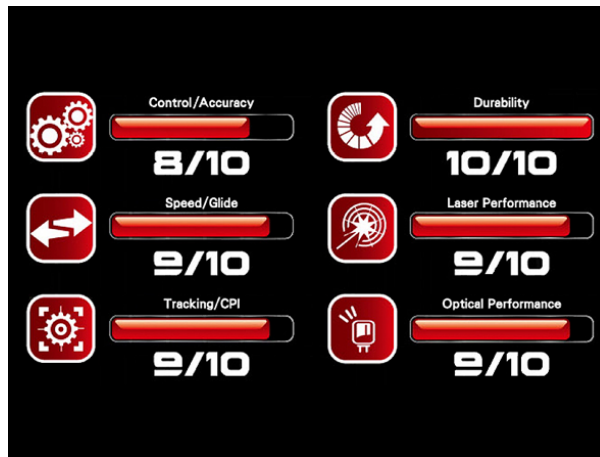

## Short Description

### Product Details:

The CS-X Battle Pad is engineered especially for e-sport professionals, who thrive on top notch tactical surfaces that provide nothing but deadly accuracy and control. This mammoth pad is constructed with superior grade "A" Duracloth Plus TM , weaved meticulously tight to provide pinpoint precision and highly responsive tracking. The CS-X Battle Pad is refined further through a special heat treatment process, offering a smooth surface with ultra fine glide. With its aggressive non-slip 100% natural rubber base, the CS-X Battle Pad stays reliably in place on all large desktop surfaces.

#### Specifications:

Model	SGS-6000-KSX-1-GP
-------	-------------------

Surface Type	Duracloth Plus™ specially heat treated
Dimension	444 x 355 x 5 mm 17.5 x 13.98 x 0.20 inch
Base	100% Natural Rubber

#### Specifications:

Model	SGS-6000-KSX-1-GP
Surface Type	Duracloth Plus™ specially heat treated
Dimension	444 x 355 x 5 mm 17.5 x 13.98 x 0.20 inch
Base	100% Natural Rubber