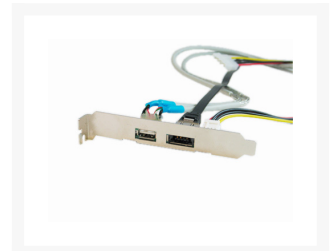

OKGear 3.5 inch / 2.5 inch SATA HDD Docking Station w/ powered eSATA Connection

\$16.95

Product Images

Short Description

Wow a 2.5/3.5 inch SATA Enclosure Docking with ONLY USB 2.0 Connection! Yes do need for a power brick or any other power than your USB cable! Way cool and with an awesome price!

Description

Wow a 2.5/3.5 inch SATA Enclosure Docking with ONLY USB 2.0 Connection! Yes do need for a power brick or any other power than your USB cable! Way cool and with an awesome price!

Features

Features:

- Free eSATA/USB 2 in 1 PCI Bracket.
- No Extra DC Power Needed for this Adapter.
- Get 3 Gbps Data Transfer Rate and 5 Volt/12 Volt Power from the USB / ESATA 2 in 1 Host Connector in the Same Time.
- Easy Install for any Hot Swappable 2.5" and 3.5" Hard Drive.
- Up to 5 X Data Transfer Speed than the USB Enclosure.
- LED for Power and HDD Access
- ON / OFF Button
- For desktop computer only.

Specifications

Specifications:

INPUTS:	5 V / 1A and 12V / 2A
PORTS:	USB / e SATA 2 in 1 Male Connector
PACKAGE INCLUDES:	SATA HDD Dock with 1.5m e SATA / USB Cable for Convenient Desktop set up PCI Bracket (e SATA / USB 2 in 1 Port and USB2.0 Port)