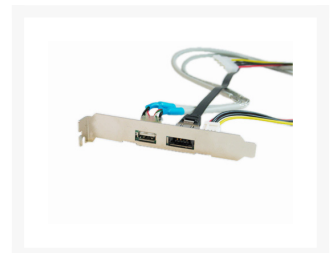

OKGear 3.5 inch / 2.5 inch SATA HDD Docking Station w/ powered eSATA Connection

\$16.95

Product Images

Short Description

Wow a 2.5/3.5 inch SATA Enclosure Docking with ONLY USB 2.0 Connection! Yes do need for a power brick or any other power than your USB cable! Way cool and with an awesome price!

Description

Wow a 2.5/3.5 inch SATA Enclosure Docking with ONLY USB 2.0 Connection! Yes do need for a power brick or any other power than your USB cable! Way cool and with an awesome price!

Features

Features:

- Free eSATA/USB 2 in 1 PCI Bracket.
- No Extra DC Power Needed for this Adapter.
- Get 3 Gbps Data Transfer Rate and 5 Volt/12 Volt Power from the USB / ESATA 2 in 1 Host Connector in the Same Time.
- Easy Install for any Hot Swappable 2.5" and 3.5" Hard Drive.
- Up to 5 X Data Transfer Speed than the USB Enclosure.
- LED for Power and HDD Access
- ON / OFF Button
- For desktop computer only.

Specifications

Specifications:

INPUTS:	5 V / 1A and 12V / 2A
PORTS:	USB / e SATA 2 in 1 Male Connector
PACKAGE INCLUDES:	SATA HDD Dock with 1.5m e SATA / USB Cable for Convenient Desktop set up PCI Bracket (e SATA / USB 2 in 1 Port and USB2.0 Port)