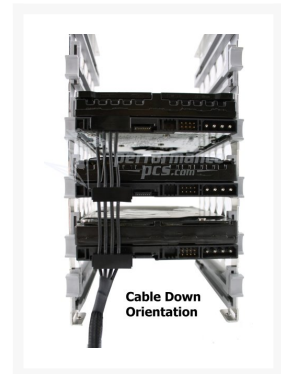

## Short Description

---

These handmade cables are perfectly measured and designed so the wiring lays flat on your HDD and optical drives when stacked in drive bays. Instead of using sleeve between drives we leave bare wires so their is not loop or lump of cables between drives. That along with the black wiring makes the cable almost invisible between drives!

## Description

---

**Once again Performance-PCs.com is a trend setter with our beautiful Custom made "Clean-Cable Series" power cables!**

These handmade cables are perfectly measured and designed so the wiring lays flat on your HDD and optical drives when stacked in drive bays. Instead of using sleeve between drives we leave bare wires so their is not loop or lump of cables between drives. That along with the black wiring makes the cable almost invisible between drives! The result of using these cables is a much more organized cabling system inside your PC which also helps with better air flow and better cooling.