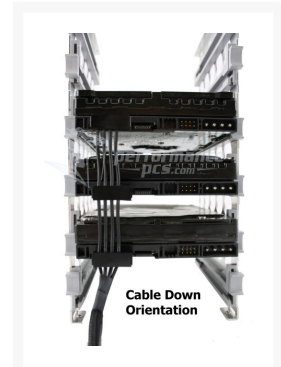

PPCS "Clean-Cable Series" Power Cables - 4 x Molex - Sleeved

\$19.95

Product Images

Short Description

These handmade cables are perfectly measured and designed so the wiring lays flat on your HDD and optical drives when stacked in drive bays. Instead of using sleeve between drives we leave bare wires so there is not loop or lump of cables between drives. That along with the black wiring makes the cable almost invisible between drives!

Description

Once again Performance-PCs.com is a trend setter with our beautiful Custom made "Clean-Cable Series" power cables!

These handmade cables are perfectly measured and designed so the wiring lays flat on your HDD and optical drives when stacked in drive bays. Instead of using sleeve between drives we leave bare wires so there is not loop or lump of cables between drives. That along with the black wiring makes the cable almost invisible between drives! The result of using these cables is a much more organized cabling system inside your PC which also helps with better air flow and better cooling.

Don't settle for imitators! Performance-PCs.com is the original designer of these cables, as well as general cable sleeving and cable uni-sleeving!

Specifications:

- One Molex Male to first T-Molex = 12"
- Four T-Molex with 1.75" between connectors
- Choice of wire colors! Match your sleeving or go wild with your choice of color combination's.