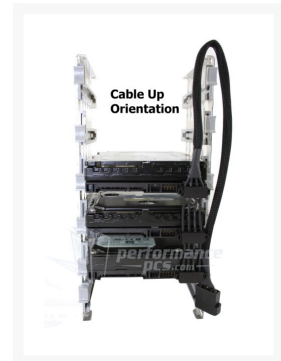

PPCS "Clean-Cable Series" Power Cables - 4 x Molex - Sleeved

\$19.95

Product Images

Short Description

These handmade cables are perfectly measured and designed so the wiring lays flat on your HDD and optical drives when stacked in drive bays. Instead of using sleeve between drives we leave bare wires so there is not loop or lump of cables between drives. That along with the black wiring makes the cable almost invisible between drives!

Description

Once again Performance-PCs.com is a trend setter with our beautiful Custom made "Clean-Cable Series" power cables!

These handmade cables are perfectly measured and designed so the wiring lays flat on your HDD and optical drives when stacked in drive bays. Instead of using sleeve between drives we leave bare wires so there is not loop or lump of cables between drives. That along with the black wiring makes the cable almost invisible between drives! The result of using these cables is a much more organized cabling system inside your PC which also helps with better air flow and better cooling.

Don't settle for imitators! Performance-PCs.com is the original designer of these cables, as well as general cable sleeving and cable uni-sleeving!

Specifications:

- One Molex Male to first T-Molex = 12"
- Four T-Molex with 1.75" between connectors
- Choice of wire colors! Match your sleeving or go wild with your choice of color combination's.