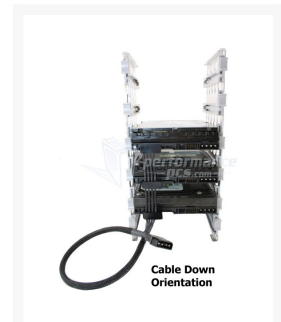

PPCS "Clean-Cable Series" Power Cables - 2 x SATA - Sleeved

\$12.95

Product Images

Short Description

These handmade cables are perfectly measured and designed so the wiring lays flat on your HDD and optical drives when stacked in drive bays. Instead of using sleeve between drives we leave bare wires so their is not loop or lump of cables between drives. That along with the black wiring makes the cable almost invisible between drives!

Description

Once again Performance-PCs.com is a trend setter with our beautiful Custom made "Clean-Cable Series" power cables!

These handmade cables are perfectly measured and designed so the wiring lays flat on your HDD and optical drives when stacked in drive bays. Instead of using sleeve between drives we leave bare wires so their is not loop or lump of cables between drives. That along with the black wiring makes the cable almost invisible between drives! The result of using these cables is a much more organized cabling system inside your PC which also helps with better air flow and better cooling.

Don't settle for imitators! Performance-PCs.com is the original designer of these cables, as well as general cable sleeving and cable uni-sleeving!

Specifications:

- One Molex Male to first T-SATA = 12"
- Two T-SATA with 1.75" between connectors
- Choice of wire colors! Match your sleeving or go wild with your choice of color combination's.

Cable is fully covered with Premium sleeving and heatshrink, colors of your choice!

Additional Information

Brand	PPCS
SKU	PPCS-CC-2SATA
Weight	0.2000
Color	Black
Cable Type	SATA Power Extension