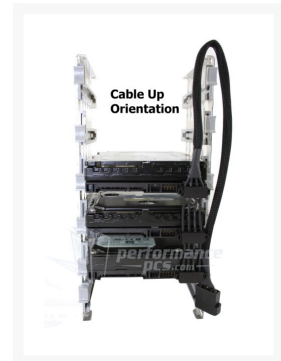

PPCS "Clean-Cable Series" Power Cables - 2 x SATA - Sleeved

\$12.95

Product Images

Short Description

These handmade cables are perfectly measured and designed so the wiring lays flat on your HDD and optical drives when stacked in drive bays. Instead of using sleeve between drives we leave bare wires so their is not loop or lump of cables between drives. That along with the black wiring makes the cable almost invisible between drives!

Description

Once again Performance-PCs.com is a trend setter with our beautiful Custom made "Clean-Cable Series" power cables!

These handmade cables are perfectly measured and designed so the wiring lays flat on your HDD and optical drives when stacked in drive bays. Instead of using sleeve between drives we leave bare wires so their is not loop or lump of cables between drives. That along with the black wiring makes the cable almost invisible between drives! The result of using these cables is a much more organized cabling system inside your PC which also helps with better air flow and better cooling.

Don't settle for imitators! Performance-PCs.com is the original designer of these cables, as well as general cable sleeving and cable uni-sleeving!

Specifications:

- One Molex Male to first T-SATA = 12"
- Two T-SATA with 1.75" between connectors
- Choice of wire colors! Match your sleeving or go wild with your choice of color combination's.