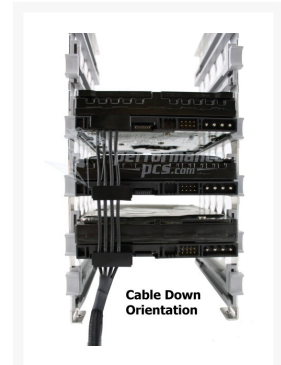

PPCS "Clean-Cable Series" Power Cables - 2 x SATA - Sleeved

\$12.95

Product Images

Short Description

These handmade cables are perfectly measured and designed so the wiring lays flat on your HDD and optical drives when stacked in drive bays. Instead of using sleeve between drives we leave bare wires so their is not loop or lump of cables between drives. That along with the black wiring makes the cable almost invisible between drives!

Description

Once again Performance-PCs.com is a trend setter with our beautiful Custom made "Clean-Cable Series" power cables!

These handmade cables are perfectly measured and designed so the wiring lays flat on your HDD and optical drives when stacked in drive bays. Instead of using sleeve between drives we leave bare wires so their is not loop or lump of cables between drives. That along with the black wiring makes the cable almost invisible between drives! The result of using these cables is a much more organized cabling system inside your PC which also helps with better air flow and better cooling.

Don't settle for imitators! Performance-PCs.com is the original designer of these cables, as well as general cable sleeving and cable uni-sleeving!

Specifications:

- One Molex Male to first T-SATA = 12"
- Two T-SATA with 1.75" between connectors
- Choice of wire colors! Match your sleeving or go wild with your choice of color combination's.