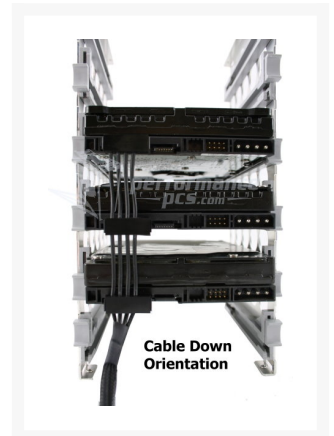

## Short Description

These handmade cables are perfectly measured and designed so the wiring lays flat on your HDD and optical

drives when stacked in drive bays. Instead of using sleeve between drives we leave bare wires so their is not loop or lump of cables between drives. That along with the black wiring makes the cable almost invisible between drives!

## Description

---

**Once again Performance-PCs.com is a trend setter with our beautiful Custom made "Clean-Cable Series" power cables!**

These handmade cables are perfectly measured and designed so the wiring lays flat on your HDD and optical drives when stacked in drive bays. Instead of using sleeve between drives we leave bare wires so their is not loop or lump of cables between drives. That along with the black wiring makes the cable almost invisible between drives! The result of using these cables is a much more organized cabling system inside your PC which also helps with better air flow and better cooling.

### Specifications:

- One Molex Male to first T-SATA = 12"
- Three T-SATA with 1.75" between connectors
- Choice of wire colors! Match your sleeving or go wild with your choice of color combination's.

Cable is fully covered with Premium sleeving and heatshrink, colors of your choice!