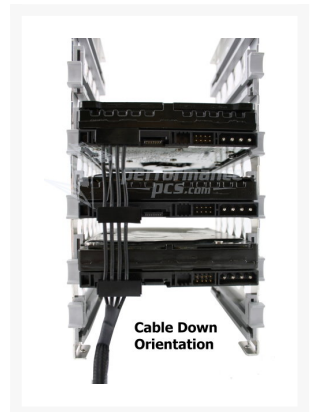

PPCS "Clean-Cable Series" Power Cables - 4 x SATA - Sleeved

\$19.95

Product Images

Short Description

These handmade cables are perfectly measured and designed so the wiring lays flat on your HDD and optical drives when stacked in drive bays. Instead of using sleeve between drives we leave bare wires so there is not loop or lump of cables between drives. That along with the black wiring makes the cable almost invisible between drives!

Description

Once again Performance-PCs.com is a trend setter with our beautiful Custom made "Clean-Cable Series" power cables!

These handmade cables are perfectly measured and designed so the wiring lays flat on your HDD and optical drives when stacked in drive bays. Instead of using sleeve between drives we leave bare wires so there is not loop or lump of cables between drives. That along with the black wiring makes the cable almost invisible between drives! The result of using these cables is a much more organized cabling system inside your PC which also helps with better air flow and better cooling.

Don't settle for imitators! Performance-PCs.com is the original designer of these cables, as well as general cable sleeving and cable uni-sleeving!

Specifications:

- One Molex Male to first T-SATA = 12"
- Four T-SATA with 1.75" between connectors
- Choice of wire colors! Match your sleeving or go wild with your choice of color combination's.

Cable is fully covered with Premium sleeving and heatshrink, colors of your choice!

Additional Information

Brand	PPCS
SKU	PPCS-CC-4SATA
Weight	0.2000
Color	Black
Cable Type	SATA Power Extension