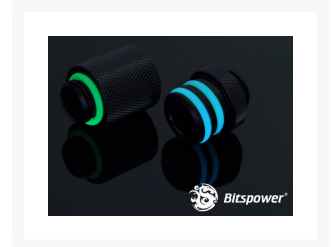

 **Bitspower Premium 1" Version Black Matte D-Plug Set**

Special Price  
**\$6.38** was  
**\$8.50**

Product Images

## Short Description

---

This is the finest made fittings we have ever offered! This is a special mini D-Plug set for direct connection on watercooling parts, such as pumps, making removal extremely easy. Can be use for any product that use G 1/4" fittings. This fitting set is longer than the BP-WTP-C07 part when your hardware needs to be a bit further apart. These will screw into any available port. Learn the name; Bitspower Premium water cooling products!

## Description

---

This is the finest made fittings we have ever offered! This is a special mini D-Plug set for direct connection on watercooling parts, such as pumps, making removal extremely easy. Can be use for any product that use G 1/4" fittings. This fitting set is longer than the BP-WTP-C07 part when your hardware needs to be a bit further apart. These will screw into any available port. Learn the name; Bitspower Premium water cooling products!

## Specifications

---

- Material : Hi Quality Brass with Black Matte coating

- Thread : G1/4"