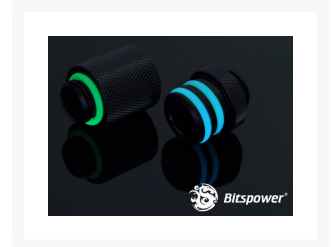

 **Bitspower Premium 1" Version Black Matte D-Plug Set**

Special Price
\$6.38 was
\$8.50

Product Images

Short Description

This is the finest made fittings we have ever offered! This is a special mini D-Plug set for direct connection on watercooling parts, such as pumps, making removal extremely easy. Can be use for any product that use G 1/4" fittings. This fitting set is longer than the BP-WTP-C07 part when your hardware needs to be a bit further apart. These will screw into any available port. Learn the name; Bitspower Premium water cooling products!

Description

This is the finest made fittings we have ever offered! This is a special mini D-Plug set for direct connection on watercooling parts, such as pumps, making removal extremely easy. Can be use for any product that use G 1/4" fittings. This fitting set is longer than the BP-WTP-C07 part when your hardware needs to be a bit further apart. These will screw into any available port. Learn the name; Bitspower Premium water cooling products!

Features

- Special Design for PC Water Cooling
- Perfect Surface treatment
- TRUE Hi-Flow
- Hidden O-Ring Design

Specifications

- Material : Hi Quality Brass with Black Matte coating

- Thread : G1/4"

Additional Information