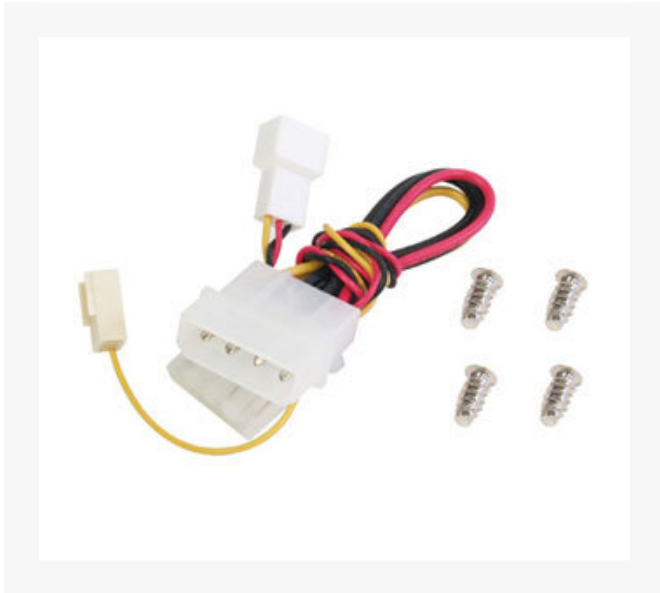

Scythe SP1225FDB12H Kama Flow2 Series 120mm Case Fan - High Speed

Special Price
\$11.96 was
\$14.95

Product Images

Short Description

Scythe is pleased to announce the NEW Kama Flow2 Case Fans which will be replaced item of Kama Flex series. These new fan series, EX-FDB, comes with a group of “V” shaped grooves to achieve micron level thickness of oil lubrication in between the shafts housing for higher level of long life and silence.

Fan cable is fully sleeved in nylon Techflex sleeving and Premium Heatshrink, colors of your choice.

Description

Scythe is pleased to announce the NEW Kama Flow2 Case Fans which will be replaced item of Kama Flex series. These new fan series, EX-FDB, comes with a group of “V” shaped grooves to achieve micron level thickness of oil lubrication in between the shafts housing for higher level of long life and silence.

Fan cable is fully sleeved in nylon Techflex sleeving and Premium Heatshrink, colors of your choice.

Features

0

Specifications

0

Additional Information

Brand	Scythe
SKU	SP1225FDB12H-D
Weight	0.8000
Color	Black
Fan Dimensions	120mm
Fan Connection	3-Pin
Fan RPM	1900
Fan CFM	63
Fan Noise (dB)	34
Special Price	\$11.96