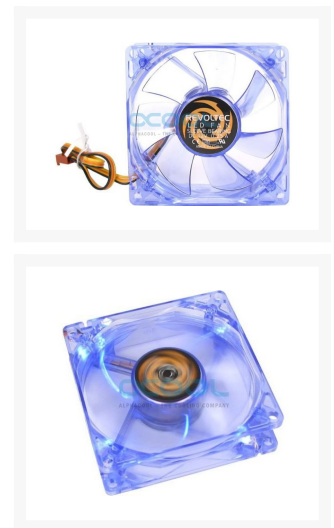

Revoltec Quad LED 120mm Case Fan - Dark Blue - Sleeved

Special Price
\$4.38 was
\$10.95

Product Images

Short Description

Product Details:

With the Dark Blue Revoltec brings another eye-catcher to the market. The fan features 4 color-matching LEDs. The frame and blades are made from transparent blue plastic. When in operation all 4 blue LEDs light the fan's blades, creating a unique look. Whoever wishes to have attractive lighting for the PC has found the solution with this fan. Additionally the lighting of the fan does not just serve as an optical feature, it also allows the user to quickly check if the fan is still running. Who already has a case with a window kit can look forward to another piece of eye candy for the system. This fan is also interesting for CPU-cooling to light the cooler and ensuring great cooling performance at the same time.

Specifications:

- Fan color: Translucent Blue

- LED color: Blue
- Dimensions: 120x120x25mm
- Nominal voltage: 12V
- Nominal speed: 1200rpm
- Airflow: 49,21CFM
- Noise level: 22,5 dB(A)
- Bearing: Floating bearing

Description

Product Details:

With the Dark Blue Revoltec brings another eye-catcher to the market. The fan features 4 color-matching LEDs. The frame and blades are made from transparent blue plastic. When in operation all 4 blue LEDs light the fan's blades, creating a unique look. Whoever wishes to have attractive lighting for the PC has found the solution with this fan. Additionally the lighting of the fan does not just serve as an optical feature, it also allows the user to quickly check if the fan is still running. Who already has a case with a window kit can look forward to another piece of eye candy for the system. This fan is also interesting for CPU-cooling to light the cooler and ensuring great cooling performance at the same time.