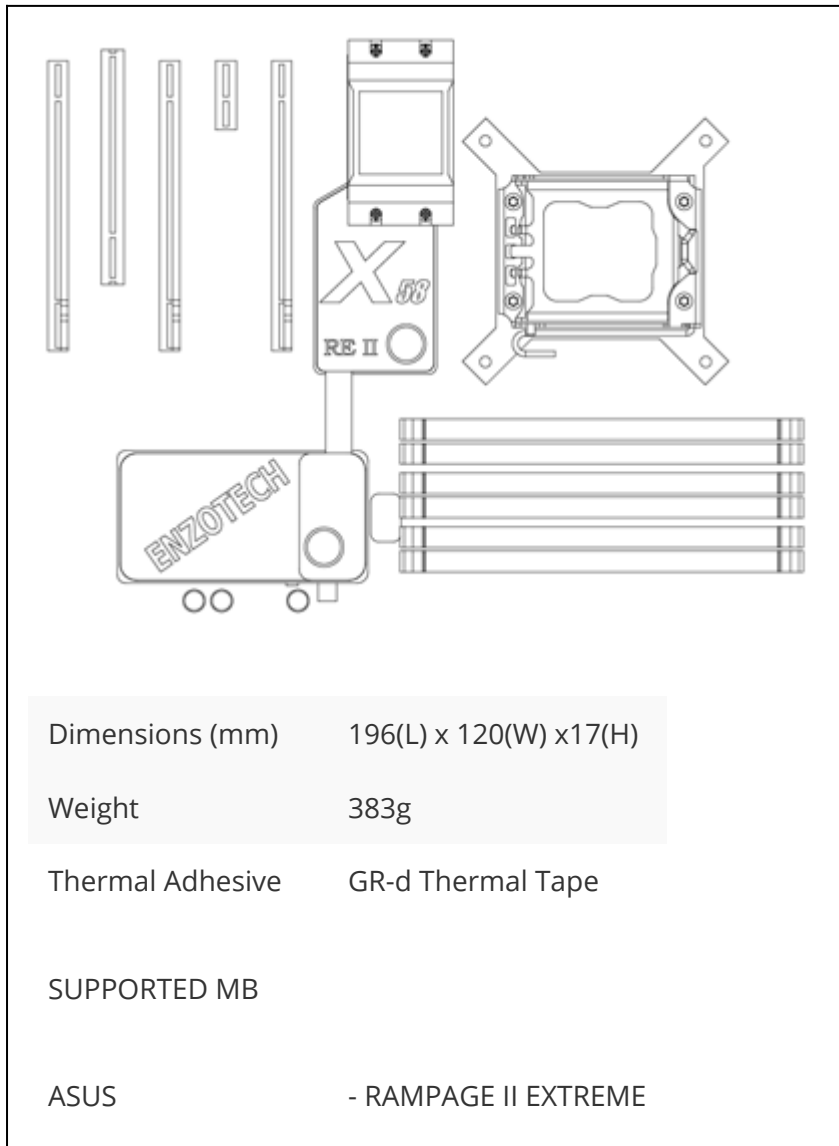

## Short Description

The Enzotech AS-REII-SN Waterblock was designed to fit on RAMPAGE II EXTREME MB.

## Description

---

The Enzotech AS-REII-SN Waterblock was designed to fit on RAMPAGE II EXTREME MB. The optimal channel design make sure all chips cooled evenly and get more heat off from your board. You may enjoy the performance of your board while exercising the Enzotech AS-REII-SN Waterblock.

## Specifications

---

- Waterblock x 1
- M3x22L Screw x 2
- M3x12L Screw x 2
- Installation Guide x 1
- Thermal Tape(25x10xmm) x 1
- Sponge x 1
- Thermal Grease x 1
- Screw With Spring x6