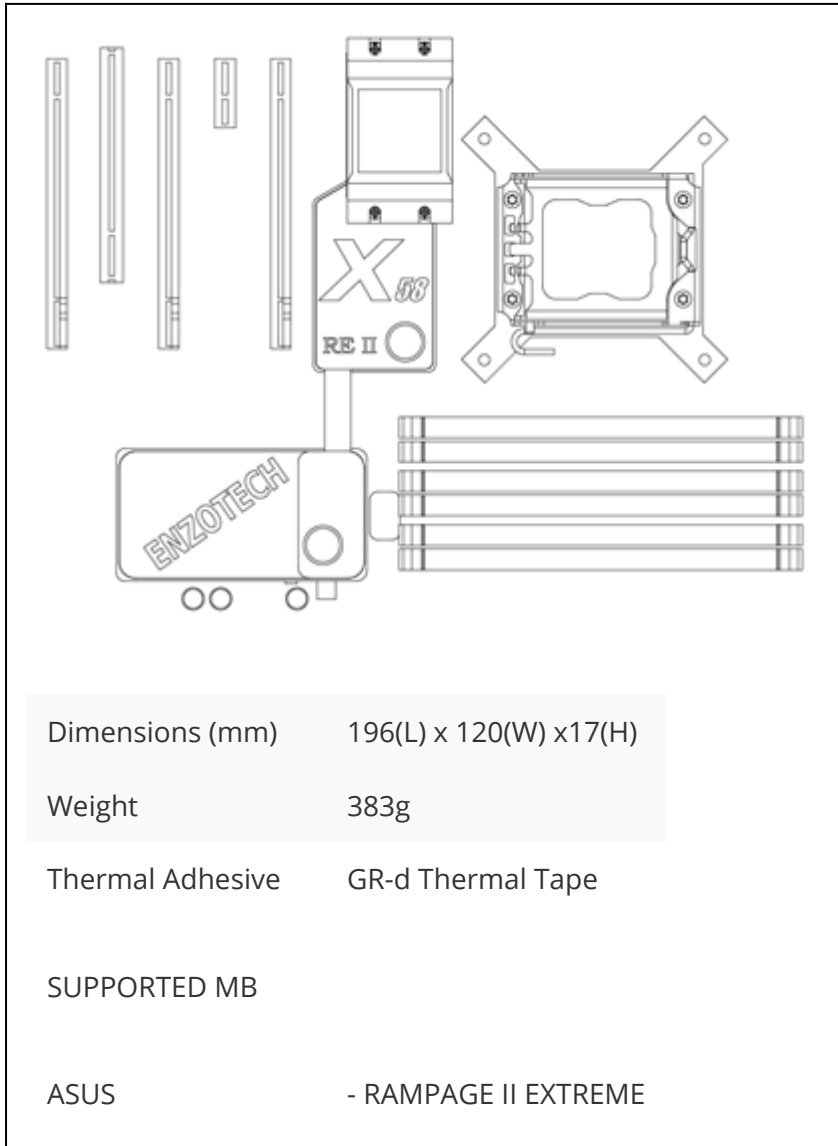

## Product Images

## Short Description

The Enzotech AS-REII-SN Waterblock was designed to fit on RAMPAGE II EXTREME MB.

## Specifications

- Waterblock x 1
- M3x22L Screw x 2
- M3x12L Screw x 2
- Installation Guide x 1
- Thermal Tape(25x10xmm) x 1
- Sponge x 1
- Thermal Grease x 1
- Screw With Spring x6