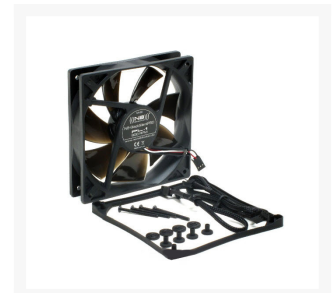

Noiseblocker NB-BlackSilentPro PL-1 120mm x 25mm Ultra Quiet Fan - 900 RPM - 11 dBA

\$13.99

Product Images

Short Description

The Noiseblocker NB-BlackSilentPro premium fan Series based on the frame of the NB-BlackSilentFan, the electronic NB-EKA Plus and the bearing NB-NanoSLI and is also based on the High End Series NB-Multiframe. The BlackSilentPro Series comes with 2 length fan connector wires. One is 200mm for shorter applications and the second is 450mm+ for reaching across full tower chassis ect.

Description

The Noiseblocker NB-BlackSilentPro premium fan Series based on the frame of the NB-BlackSilentFan, the electronic NB-EKA Plus and the bearing NB-NanoSLI and is also based on the High End Series NB-Multiframe.

The BlackSilentPro Series comes with 2 length fan connector wires. One is 200mm for shorter applications and the second is 450mm+ for reaching across full tower chassis ect. The new developed mounting set incl. the "NB-Silentframe" with the complement rubber part and the long screws with knurled nuts for tool-free assembly is also included.

[Datasheet](#)

Features

- Original ((Noiseblocker)) Quality
- extreme silent, reliable and fail-proof
- cable management
- sleeved cable 20 + 50cm
- mounting set "vibration free"
- silentframe silicon frame / gasket + knurled nut
- gasket for more pressure e.g for radiator etc.
- perfect sealing for more air pressure
- nearly no impulse noise by NB-EKAPlus Drive
- nearly noiseless NB-NanoSLI bearing
- start voltage 4,5V
- auto restart Function
- cool design black foggy / glossy transparent