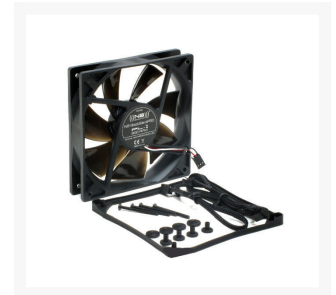

Noiseblocker NB-BlackSilentPro PL2 120mm x 25mm Ultra Quiet Fan - 1400 RPM - 20 dBA

\$14.50

Product Images

Short Description

The Noiseblocker NB-BlackSilentPro premium fan Series based on the frame of the NB-BlackSilentFan, the electronic NB-EKA Plus and the bearing NB-NanoSLI and is also based on the High End Series NB-Multiframe. The BlackSilentPro Series comes with 2 length fan connector wires. One is 200mm for shorter applications and the second is 450mm+ for reaching across full tower chassis ect.

Description

The Noiseblocker NB-BlackSilentPro premium fan Series based on the frame of the NB-BlackSilentFan, the electronic NB-EKA Plus and the bearing NB-NanoSLI and is also based on the High End Series NB-Multiframe.

The BlackSilentPro Series comes with 2 length fan connector wires. One is 200mm for shorter applications and the second is 450mm+ for reaching across full tower chassis ect. The new developed mounting set incl. the "NB-Silentframe" with the complement rubber part and the long screws with knurled nuts for tool-free assembly is also included.

[Datasheet](#)

Features

- Original ((Noiseblocker)) Quality
- extreme silent, reliable and fail-proof
- cable management
- sleeved cable 20 + 50cm
- mounting set "vibration free"
- silentframe silicon frame / gasket + knurled nut
- gasket for more pressure e.g for radiator etc.
- perfect sealing for more air pressure
- nearly no impulse noise by NB-EKAPlus Drive
- nearly noiseless NB-NanoSLI bearing
- start voltage 4,5V
- auto restart Function
- cool design black foggy / glossy transparent