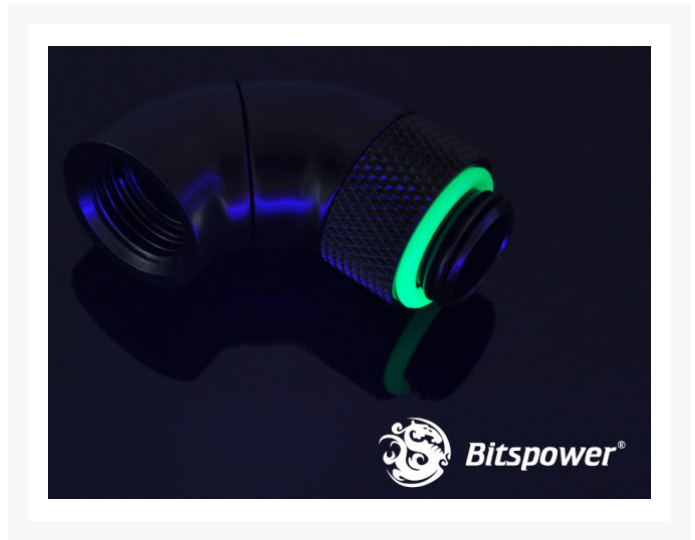

Bitspower G 1/4" Matte Black Dual Rotary 90 Degree IG 1/4" Adapter

\$15.50

Product Images

Description

These new G 1/4" Dual 90 degree angle adapters are perfect for tight spaces and change the direction of your water input or output without affecting flow. These have a lower restriction For 90 Degree Application. With 360 degree rotary fitting on one end you can secure the connection yet still twist the direction of the fitting to any angle you desire. No more kinked tubing! These are the bomb!

Features

- Real Hi-Flow Design.
- Hi-Quality Copper Material.
- Lower restriction For 90 Degree Application.
- Off-Center function Ready.
- 360-Degree Rotary Angle.
- Outstanding Outlook.
- RoHS Ready

Specifications

- Product Name : G 1/4" Matte Black Dual Rotary 90 Degree IG 1/4" Adapter
- Model Name : BP-MB90R2
- Material : Hi-Quality Brass
- Color : Matte Black

Additional Information

Brand	Bitspower
SKU	BP-MB90R2
Weight	0.2000
Special Order	No
Fitting Type	Adapter
Fitting Angle	90 Degree
Fitting Finish	Matte Black
Vendor SKU/EAN	4711946744335