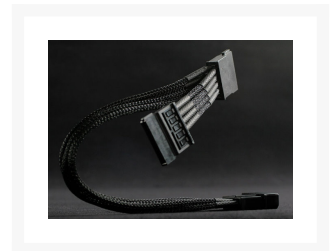

NZXT

NZXT Single Sleeved 4-Pin to 2 SATA Connector 8" - Black

\$5.99

Product Images

Short Description

Product Details:

Individually sleeved in a black enclosure to provide a sleeker look that seamlessly integrates into the case's interior. The additional benefit from incorporating these premium sleeved cables into your rig is enhanced cable management which is crucial for optimal airflow.

PPCS is once again copied but the customer gets a cheaper price which is good for all of you ;)

Specifications:

- Length: 200mm (8")

Description

Product Details:

Individually sleeved in a black enclosure to provide a sleeker look that seamlessly integrates into the case's interior. The additional benefit from incorporating these premium sleeved cables into your rig is enhanced cable management which is crucial for optimal airflow.

PPCS is once again copied but the customer gets a cheaper price which is good for all of you ;)

Specifications:

- Length: 200mm (8")

Additional Information

Brand	NZXT
SKU	CB-42SATA-BK-D
Weight	0.4000
Cable Type	4-pin to SATA