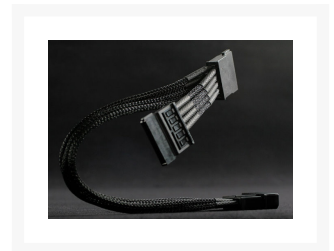

# NZXT Single Sleeved 4-Pin to 2 SATA Connector 8" - Black

\$5.99

## Short Description

Individually sleeved in a black enclosure to provide a sleeker look that seamlessly integrates into the case's interior. The additional benefit from incorporating these premium sleeved cables into your rig is enhanced cable management which is crucial for optimal airflow.

## Description

---

Individually sleeved in a black enclosure to provide a sleeker look that seamlessly integrates into the case's interior. The additional benefit from incorporating these premium sleeved cables into your rig is enhanced cable management which is crucial for optimal airflow.

## Specifications

---

Specifications:

- Length: 200mm (8")