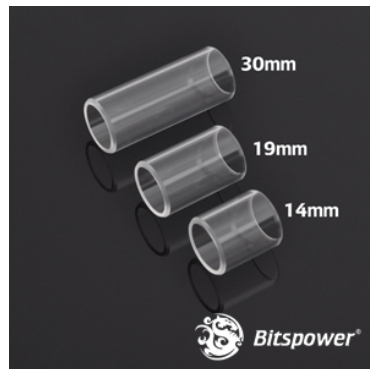

Bitspower BP-CLTAC-S2 Crystal Link Tube Set For 2- Slots

Special Price
\$3.74 was
\$4.99

Product Images

Short Description

Bitspower offers a simple way to make SLI/Cross-fire link in a easy and reliable way. Using the Crystal Link Tube Series and either the C47 standard size SLI connectors or the C48 mini version connectors this is the perfect way to connect your VGA water blocks in SLI.

Description

Bitspower offers a simple way to make SLI/Cross-fire link in a easy and reliable way.

Using the Crystal Link Tube Series and either the C47 standard size SLI connectors or the C48 mini version connectors this is the perfect way to connect your VGA water blocks in SLI.

This is definitely the best way to make link between VGA Blocks which is very different from the past. You can see color of coolant pass through your VGA Block!

Crystal Link Tube Series

BP-CLTAC-S2 Crystal Link Tube For 2-Slots

Features:

- Real Hi-Flow Tube- ID 10MM, OD 12mm.
- CNC Molded Acrylic Tube For C47 and C48(Mini Version).
- RoHS Compliant.

Specifications:

- Three Tubes included in difference Lengths ,14/19/30MM

Additional Information