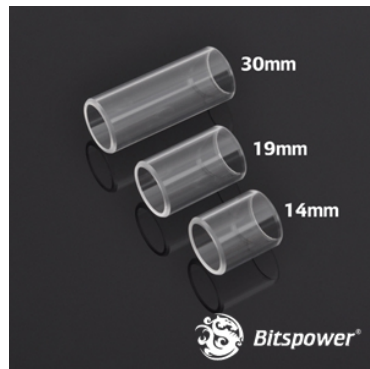

# Bitspower BP-CLTAC-S2 Crystal Link Tube Set For 2- Slots

Special Price  
**\$3.74** was  
**\$4.99**

## Short Description

Bitspower offers a simple way to make SLI/Cross-fire link in a easy and reliable way. Using the Crystal Link Tube Series and either the C47 standard size SLI connectors or the C48 mini version connectors this is the perfect way to connect your VGA water blocks in SLI.

## Description

---

Bitspower offers a simple way to make SLI/Cross-fire link in a easy and reliable way.

Using the Crystal Link Tube Series and either the C47 standard size SLI connectors or the C48 mini version connectors this is the perfect way to connect your VGA water blocks in SLI.

This is definitely the best way to make link between VGA Blocks which is very different from the past. You can see color of coolant pass through your VGA Block!

Crystal Link Tube Series

BP-CLTAC-S2 Crystal Link Tube For 2-Slots