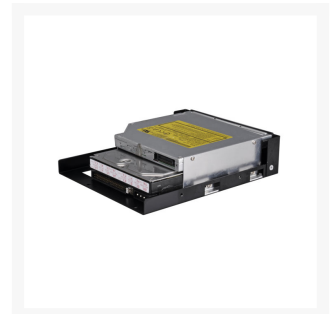

# Lian Li EX-553B 5.25 Bay Convertor to (1) 3.5" or (2) 2.5" HDD/SSD & Slim Optical Drive

\$24.95

## Short Description

New Lian Li EX-553 is a special bay convertor to change a 5.25" bay to a bay that hold either (1) 3.5" HDD or

(2) 2.5' HDD/SSD PLUS one Slim Optical Drive!

## Description

---

New Lian Li EX-553 is a special bay convertor to change a 5.25" bay to a bay that hold either (1) 3.5" HDD or (2) 2.5' HDD/SSD PLUS one Slim Optical Drive!

## Specifications

---

▶	EX-553 ( Aluminum structure ) Using 5.25" Bay x1
▶	USB Port x 1 / Slim CD-ROM space x 1 / 3.5" HDD space x 1 or 2.5" HDD space x 2
▶	145mm (W) x 42mm (H) x 172mm (D)