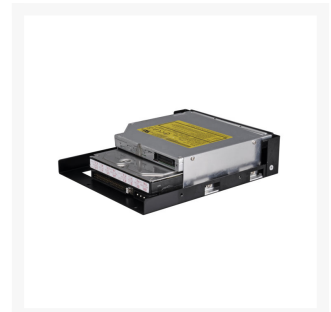

Lian Li EX-553B 5.25 Bay Convertor to (1) 3.5" or (2) 2.5" HDD/SSD & Slim Optical Drive

\$24.95

Product Images

Short Description

New Lian Li EX-553 is a special bay convertor to change a 5.25" bay to a bay that hold either (1) 3.5" HDD or

(2) 2.5' HDD/SSD PLUS one Slim Optical Drive!

Description

New Lian Li EX-553 is a special bay convertor to change a 5.25" bay to a bay that hold either (1) 3.5" HDD or (2) 2.5' HDD/SSD PLUS one Slim Optical Drive!

Specifications

▶	EX-553 (Aluminum structure) Using 5.25" Bay x1
▶	USB Port x 1 / Slim CD-ROM space x 1 / 3.5" HDD space x 1 or 2.5" HDD space x 2
▶	145mm (W) x 42mm (H) x 172mm (D)

Additional Information