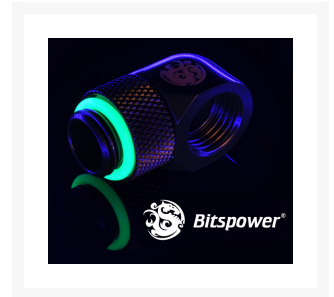

Bitspower G 1/4" Matte Black Rotary 90 Degree IG 1/4" Adapter

\$11.95

Product Images

Features

- Real Hi-Flow Design.
- Hi-Quality Copper Material.
- 90-Degree Adapter Angle.
- 360-Degree Rotary Angle.
- Outstanding Outlook.
- RoHS Ready

Specifications

- Product Name : G 1/4" Matte Black Rotary 90 Degree IG 1/4" Adapter
- Model Name : BP-MB90R
- Material : Hi-Quality Brass
- Color : Matte Black

Additional Information

Brand	Bitspower
SKU	BP-MB90R
Weight	0.2000
Special Order	No
Fitting Type	Adapter
Fitting Angle	90 Degree
Fitting Finish	Matte Black
Vendor SKU/EAN	4711946743826