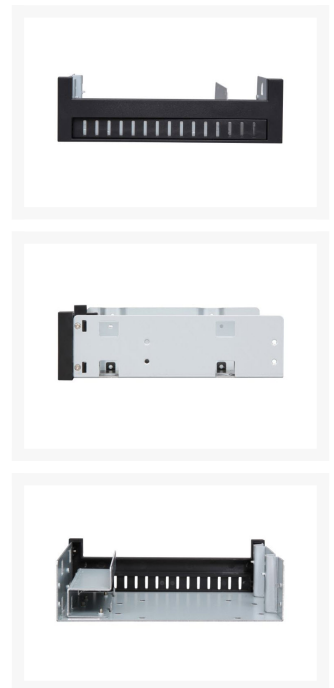

Bytecc 5.25" Metal Tray for 2.5", 3.5" HDD/Slim DVD - Black

Special Price
\$3.75 was
\$14.99

Product Images

Short Description

This Drive Bay Transfer Bracket allow 3.5 inches drive size devices to be mounted in standard 5.25 inches drive bays. It works with 3.5" & 2.5" HDD and Slim DVD drives.

Description

This Drive Bay Transfer Bracket allow 3.5 inches drive size devices to be mounted in standard 5.25 inches drive bays. It works with 3.5" & 2.5" HDD and Slim DVD drives.

Features

- This drive bay mounting bracket has 3 combination to fit HDD/Slim DVD into a 5.25" drive bay
- Maximize the internal space of your computer case for efficient usage
- Work with 3.5" & 2.5" Hard drive and Slim drives
- Different size screws included for mounting the bracket into the PC case

Additional Information

Brand	Bytecc USA
SKU	BRACKET-535
Weight	1.7500
Color	Black
Case Accessory Type	Bay Hardware
Special Price	\$3.75