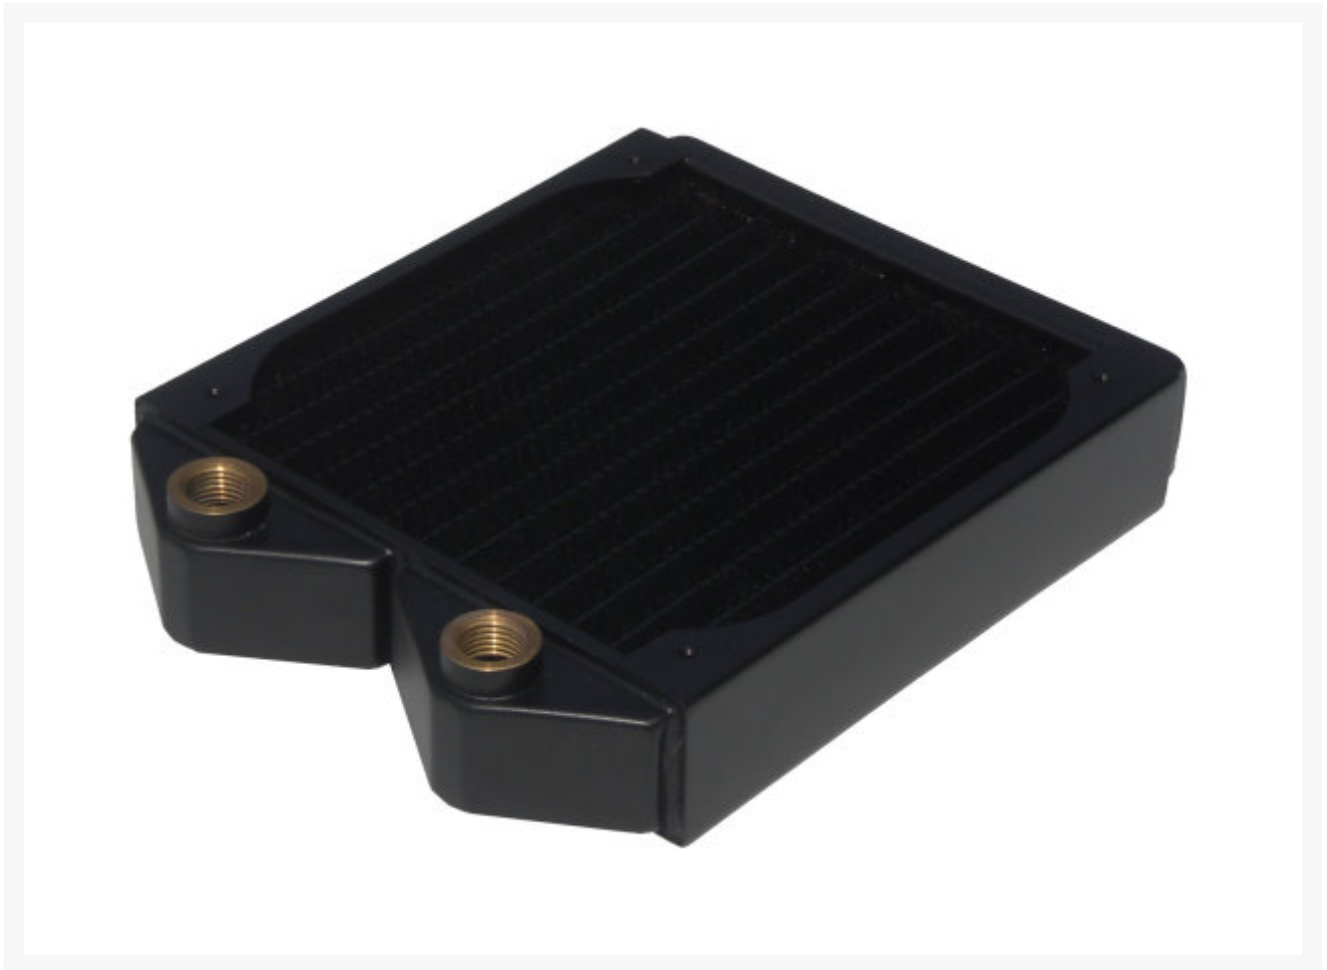

# MAGICOOL Magicool Slim Profile 1X140mm Radiator - Black

\$29.95

## Short Description

The Magicool Extreme Radiator is essentially a Black Ice Xtreme radiator with the size width of 140mm cooling fans. There are no extra channels or metal past the 140mm fan frame so this makes for a great radiator for cases where space is a premium. The

Magicool Extreme rad, boasting more than twice the performance of its predecessor the Magicool Pro PC Radiator, is the marriage of high performance watercooling and a new compact form factor. Standard features include 3/8" or 1/2" fittings, double row full copper-finned core and a low pressure drop design.

## Description

---

The Magicool Extreme Radiator is essentially a Black Ice Xtreme radiator with the size width of 140mm cooling fans. There are no extra channels or metal past the 140mm fan frame so this makes for a great radiator for cases where space is a premium. The Magicool Extreme rad, boasting more than twice the performance of its predecessor the Magicool Pro PC Radiator, is the marriage of high performance watercooling and a new compact form factor. Standard features include 3/8" or 1/2" fittings, double row full copper-finned core and a low pressure drop design.