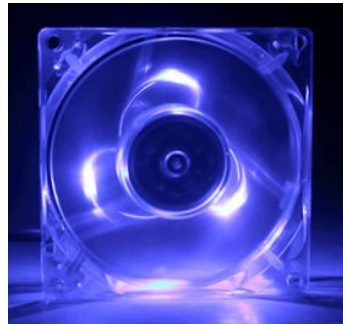

Evercool 60mm X 25mm Crystal LED Fan (Blue LED)

\$8.95

Product Images

Short Description

Transparent Crystal LED Fan 60x60x25mm. The DIY Clear Case is a perfect match for the Evercool Crystal LED Fans. These fans will turn the -just fancy- into an alien computer taken from a 50s sci-fi movie, increasing the WOW!-factor.

Description

Transparent Crystal LED Fan 60x60x25mm. The DIY Clear Case is a perfect match for the Evercool Crystal LED Fans. These fans will turn the -just fancy- into an alien computer taken from a 50s sci-fi movie, increasing the WOW!-factor.

Specifications

- 60x60x25mm
- 4500RPM
- > 23 CFM
- Noise: < 32 dB
- 1.56 Watt
- Fan Life: 60,000 hr
- Current : 0.21A
- BALL BEARING
- 3 Pin Molex ATX Power Connector

Additional Information

Brand	Evercool
SKU	LD6025B-EC2
Weight	0.4000
Fan Dimensions	60mm
Fan Width	25mm
Fan Connection	3-Pin
Fan Voltage	12 VDC
Fan RPM	4500
Fan CFM	23
Fan Noise (dB)	32
LED Color	Blue
Vendor SKU/EAN	4711158192733