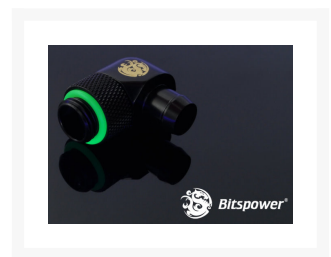

Bitspower G 1/4" Matte Black Rotary Angled Stubby Fitting - 3/8"

\$12.49 As low as
\$10.50

Product Images

Features

- Real Hi-Flow Design.
- Mini Style.
- Hi-Quality Copper Material.
- 360-Degree Rotary Angle.
- High durability Nickel Or E-Plated finished.
- Hiding O-Ring Design
- RoHS Ready

Specifications

- Product Name : Bitspower G1/4" Matte Black Rotary Angle Stubby 3/8" Fitting
- Model Name : BP-MBLRIIM
- Material : Hi-Quality Brass
- Color : Matte Black
- Thread: G 1/4
- Tubing size: 3/8" ID

Additional Information

Brand	Bitspower
SKU	BP-MBLRIIM
Weight	0.1000
Special Order	No
Fitting Type	Barb
Fitting Size	3/8"
Fitting Angle	90 Degree
Fitting Finish	Matte Black
Vendor SKU/EAN	4711946745493