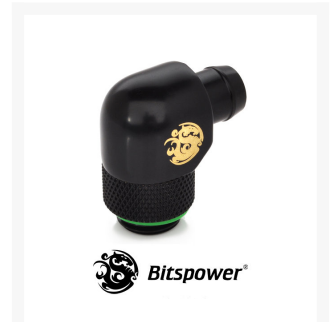

Bitspower G 1/4" Matte Black Rotary Angled Stubby Fitting - 3/8"

\$12.49 As low as
\$10.50

Product Images

Features

- Real Hi-Flow Design.
- Mini Style.
- Hi-Quality Copper Material.
- 360-Degree Rotary Angle.
- High durability Nickel Or E-Plated finished.
- Hiding O-Ring Design
- RoHS Ready

Specifications

- Product Name : Bitspower G1/4" Matte Black Rotary Angle Stubby 3/8" Fitting
- Model Name : BP-MBLRIIM
- Material : Hi-Quality Brass
- Color : Matte Black
- Thread: G 1/4
- Tubing size: 3/8" ID

Additional Information

Brand	Bitspower
SKU	BP-MBLRIIM
Weight	0.1000
Special Order	No
Fitting Type	Barb
Fitting Size	3/8"
Fitting Angle	90 Degree
Fitting Finish	Matte Black
Vendor SKU/EAN	4711946745493