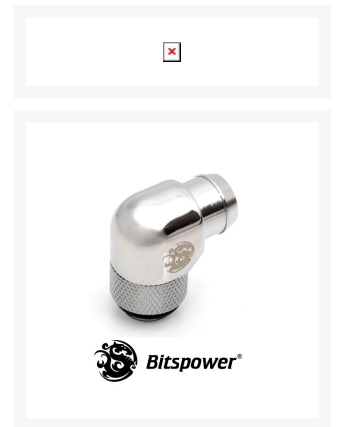

 **Bitspower G 1/4" Silver
Shiny Rotary Angled Stubby
Fitting - 1/2"**

Special Price
\$8.96 was
\$11.95

Product Images

Features

- Real Hi-Flow Design.
- Mini Style.
- Hi-Quality Copper Material.
- 360-Degree Rotary Angle.
- High durability Nickel Or E-Plated finished.

- Hiding O-Ring Design
- RoHS Ready

Specifications

- Product Name : Bitspower G1/4" Silver Shining Rotary Angle Stubby 1/2" Fitting
- Model Name : BP-LRIM
- Material : Hi-Quality Brass
- Color : Shiny Silver
- Thread: G 1/4
- Tubing size: 1/2" ID

Additional Information

Brand	Bitspower
SKU	BP-LRIM
Weight	0.2000
Special Order	No
Fitting Type	Barb
Fitting Size	1/2"
Fitting Angle	90 Degree
Fitting Finish	Chrome
Special Price	\$8.96