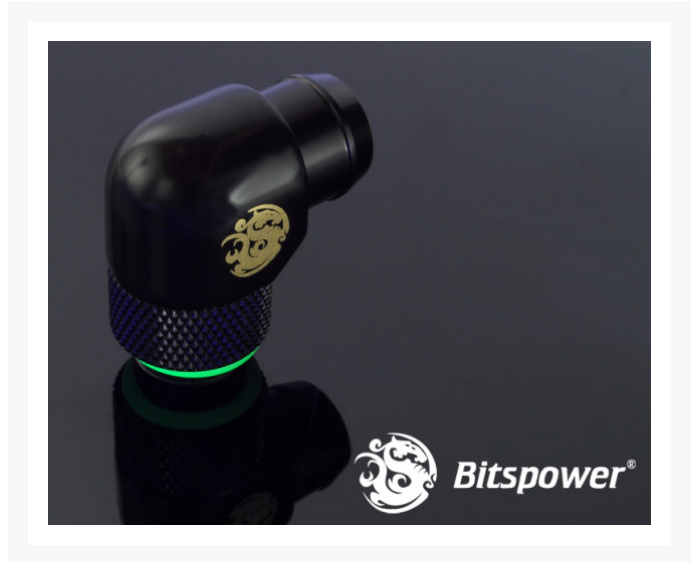

Bitspower G 1/4" Matte Black Rotary Angled Stubby Fitting - 1/2"

Special Price
\$10.49 was
~~\$13.99~~

Product Images

Features

- Real Hi-Flow Design.
- Mini Style.
- Hi-Quality Copper Material.
- 360-Degree Rotary Angle.
- High durability Nickel Or E-Plated finished.
- Hiding O-Ring Design
- RoHS Ready

Specifications

- Product Name : Bitpower G1/4" Matte Black Rotary Angle Stubby 1/2" Fitting
- Model Name : BP-MBLRIM
- Material : Hi-Quality Brass
- Color : Matte Black
- Thread: G 1/4
- Tubing size: 1/2" ID

Additional Information

Brand	Bitspower
SKU	BP-MBLRIM
Weight	0.2000
Special Order	No
Fitting Type	Barb
Fitting Size	1/2"
Fitting Angle	90 Degree
Fitting Finish	Matte Black
Vendor SKU/EAN	4711946745462
Special Price	\$10.49