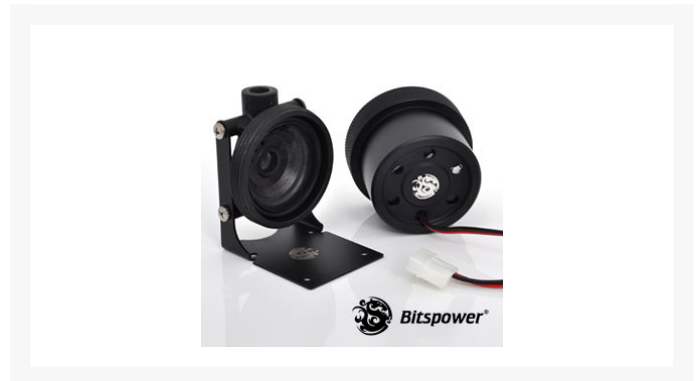

 **Bitspower D5 / MCP655  
Mod Kit - Matte Black Finish**

Special Price  
**\$37.46** was  
**\$49.95**

Product Images

## Short Description

---

There is no doubt that Laing Pumps are just boring looking even though they reign supreme on coolant flow. This all changes with the NEW Bitspower D5/MCP655 MOD Kit! This beautiful matte black housing replaces the large stock body of all Laing D5, Koolance PMP-450, and Swiftech MCP-655 pumps.

## Description

---

There is no doubt that Laing Pumps are just boring looking even though they reign supreme on coolant flow. This all changes with the NEW Bitspower D5/MCP655 MOD Kit! This beautiful matte black housing replaces the large stock body of all Laing D5, Koolance PMP-450, and Swiftech MCP-655 pumps. This kit is like hot rodding your pump the same way a racers trick out their engines. This shiny black sparkle finished casing is easy to install and is sealed with an included matte black sealing ring. This will look great through your case window and is one of our new top 5 mods for watercooling builds!

## Features

---

- Easy To Use.

- Unique Design.
- Metal Housing Great For Heat Spread.
- Lower Main Body Vibration.