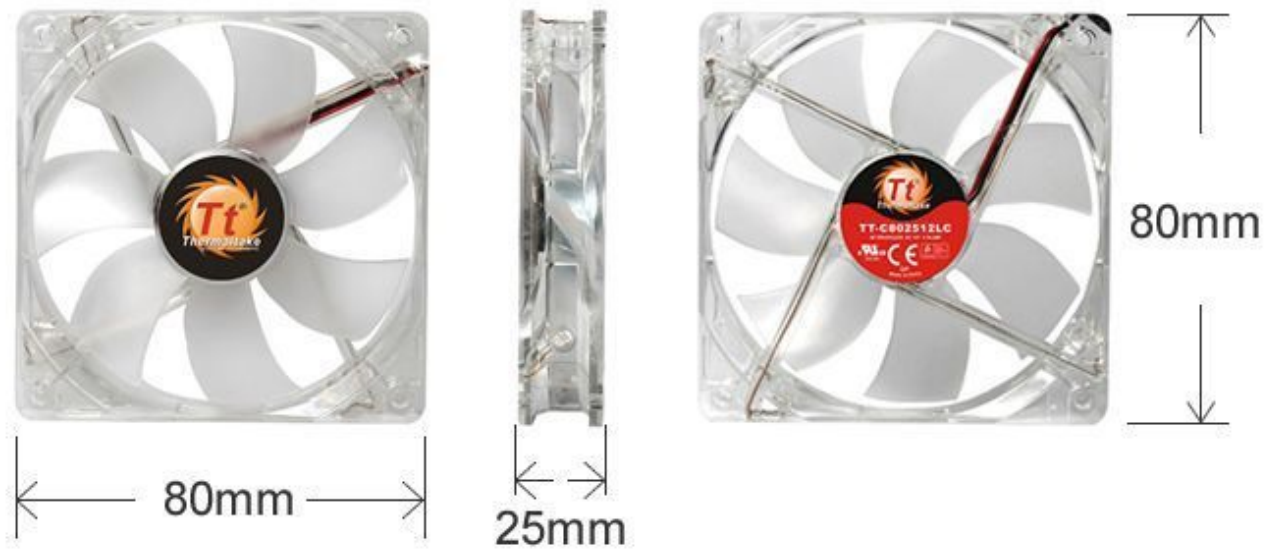

Features:

-  Different color options
-  4 LED 80x80x25 Fan
-  2000RPM -Low speed fan at minimal noise level.

Specifications:

Fan Dimension	80 x 80 x 25 mm
Fan Speed	2,000 ± 10% RPM
Fan Speed Control	----
LED Color	Red LED Fan
Bearing Type	Sleeve
Noise Level	21.0 dBA
Max. Air Flow	27.5 CFM
Max. Air Pressure	0.98 mmH ₂ O

Fan cables are fully sleeved in nylon Techflex Sleeving and Premium Heatshrink, colors of your choice

Description

Thermaltake AF0027 Thunderblade Clear LED Basic Fan

Add another heat dissipating fan into your cooling arsenal, with the Thermaltake AF0027 Thunderblade Clear LED Basic Fan! This red LED fan adds flare and a much needed cooling boost to keep your peripherals functioning properly. Not to mention, the Thermaltake AF0027 Thunderblade Clear LED Basic Fan is quiet, efficient, and easy to install. Don't brood over it, grab the Thermaltake AF0027 Thunderblade Clear LED Basic Fan and bolster your cooling system!

Fan cables are fully sleeved in nylon Techflex Sleeving and Premium Heatshrink, colors of your choice

Features

-  Different color options
-  4 LED 80x80x25 Fan
-  2000RPM -Low speed fan at minimal noise level.

Specifications

Fan Dimension	80 x 80 x 25 mm
---------------	-----------------

Fan Speed	2,000 ± 10% RPM
-----------	-----------------

Fan Speed Control	----
-------------------	------

LED Color	Red LED Fan
Bearing Type	Sleeve
Noise Level	21.0 dBA
Max. Air Flow	27.5 CFM
Max. Air Pressure	0.98 mmH ₂ O
Power Connector	3-Pins Connector (3 to 4 Pins Adapter Included)
Rated Voltage	12 V
Start Voltage	≧ 9V
Rated Current	0.18 A
Static Pressure	----
Operation Temperature	----
Power Input	1.2 W
MTBF	30,000 Hours @ 25°C