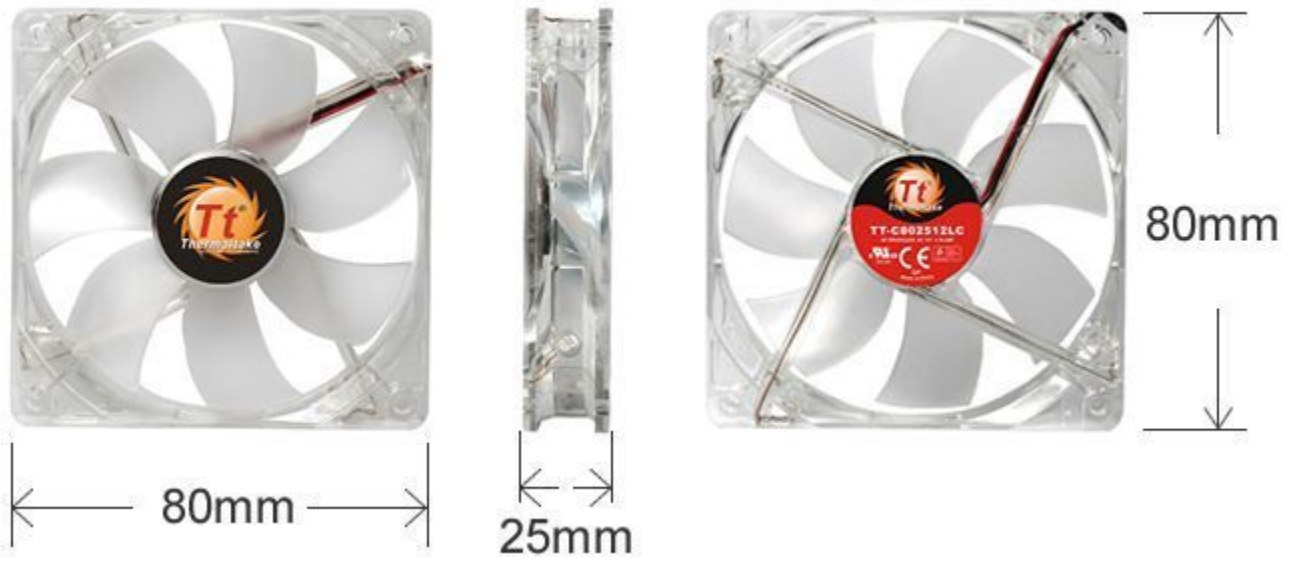

Thermaltake Thunderblade Rev 2 80mm Low Noise Red LED Case Fan - Sleeved

\$7.99

Product Images

Short Description

Product Details:

Thermaltake AF0027 Thunderblade Clear LED Basic Fan

Add another heat dissipating fan into your cooling arsenal, with the Thermaltake AF0027 Thunderblade Clear LED Basic Fan! This red LED fan adds flare and a much needed cooling boost to keep your peripherals functioning properly. Not to mention, the Thermaltake AF0027 Thunderblade Clear LED Basic Fan is quiet, efficient, and easy to install. Don't brood over it, grab the Thermaltake AF0027 Thunderblade Clear LED Basic Fan and bolster your cooling system!

Features:

-  Different color options
-  4 LED 80x80x25 Fan
-  2000RPM -Low speed fan at minimal noise level.

Specifications:

Fan Dimension	80 x 80 x 25 mm
Fan Speed	2,000 ± 10% RPM
Fan Speed Control	----
LED Color	Red LED Fan
Bearing Type	Sleeve
Noise Level	21.0 dBA
Max. Air Flow	27.5 CFM
Max. Air Pressure	0.98 mmH ₂ O

Power Connector	3-Pins Connector (3 to 4 Pins Adapter Included)
Rated Voltage	12 V
Start Voltage	$\leq 9V$
Rated Current	0.18 A
Static Pressure	----
Operation Temperature	----
Power Input	1.2 W
MTBF	30,000 Hours @ 25°C
Weight	63 g

Specifications

Fan Dimension	80 x 80 x 25 mm
---------------	-----------------

Fan Speed	2,000 ± 10% RPM
-----------	-----------------

Fan Speed Control	----
-------------------	------

LED Color	Red LED Fan
Bearing Type	Sleeve
Noise Level	21.0 dBA
Max. Air Flow	27.5 CFM
Max. Air Pressure	0.98 mmH ₂ O
Power Connector	3-Pins Connector (3 to 4 Pins Adapter Included)
Rated Voltage	12 V
Start Voltage	≧ 9V
Rated Current	0.18 A
Static Pressure	----
Operation Temperature	----
Power Input	1.2 W
MTBF	30,000 Hours @ 25°C