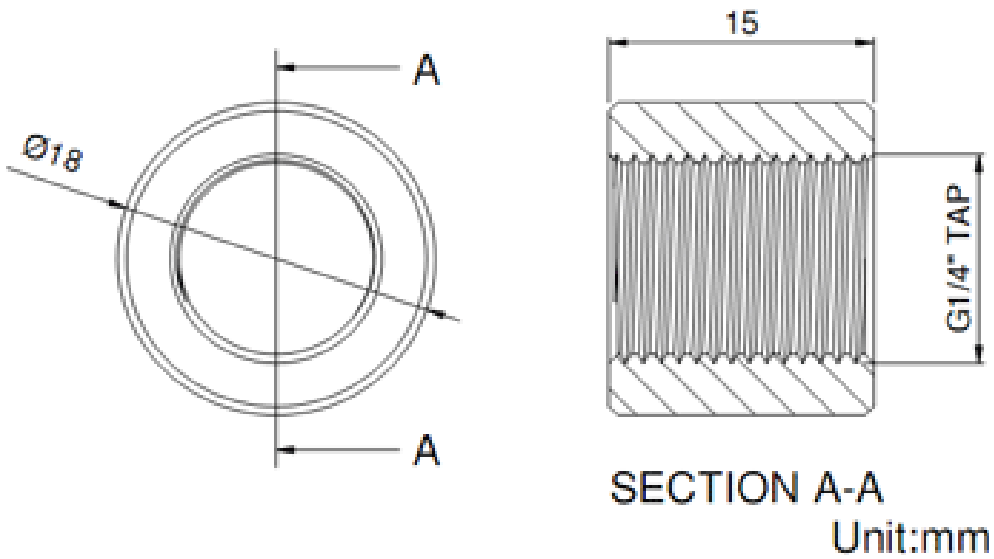

\$4.99

ENZOTECH Enzotech G1/4" Female/Female Connector Fitting

Product Images

Short Description

New Extreme High quality connector fitting from Enzotechnology. The ENZOTECH G1/4" Female/Female Connector Fitting allows you to connect two male fitting.

Description

New Extreme High quality connector fitting from Enzotechnology. The ENZOTECH G1/4" Female/Female Connector Fitting allows you to connect two male fitting.

Specifications

Specifications:

- Price is for one (1) piece
- Material: Nickel-plated brass
- Threads 2 x G1/4"
- Weight: 15g

Additional Information

Brand	Enzotech
SKU	DF-G14
Weight	0.0200
Fitting Type	Connector
Fitting Angle	Straight