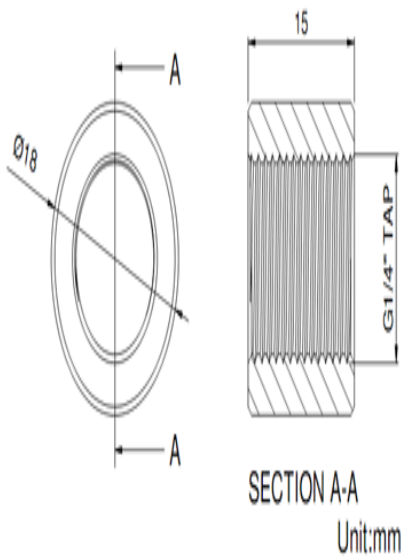

ENZOTECH Enzotech G1/4" Female/Female Connector Fitting - Matte Black

\$3.49

Product Images

Short Description

New Extreme High quality connector fitting from Enzotechnology. The ENZOTECH G1/4" Female/Female Connector Fitting allows you to connect two male fitting. New Matte Black Color!

Description

New Extreme High quality connector fitting from Enzotechnology. The ENZOTECH G1/4" Female/Female Connector Fitting allows you to connect two male fitting. New Matte Black Color!

Specifications

Specifications:

- Price is for one (1) piece
- Material: Matte Black plated brass
- Threads 2 x G1/4"
- Weight: 15g

Additional Information

Brand	Enzotech
SKU	BDF-G14
Weight	0.0200
Fitting Type	Connector
Fitting Angle	Straight
Fitting Finish	Matte Black