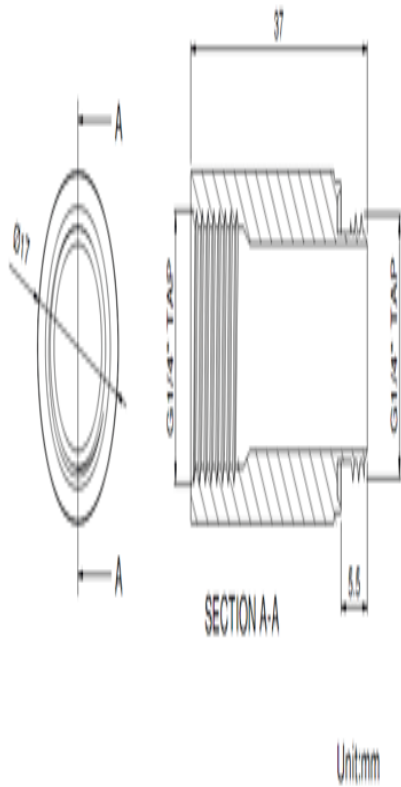

## Short Description

New Extreme quality High water line fitting from Enzotechnology. These fittings are for connecting a male and female end. They are common G 1/4 threads for your water loop. New Matte Black Color!

## Description

New Extreme quality High water line fitting from Enzotechnology. These fittings are for connecting a male and female end. They are common G 1/4 threads for your water loop. New Matte Black Color!

## Specifications:

- Price is for one (1) piece
- Material: Matte Black-plated brass
- Threads 2 x G1/4"
- Weight: 15g