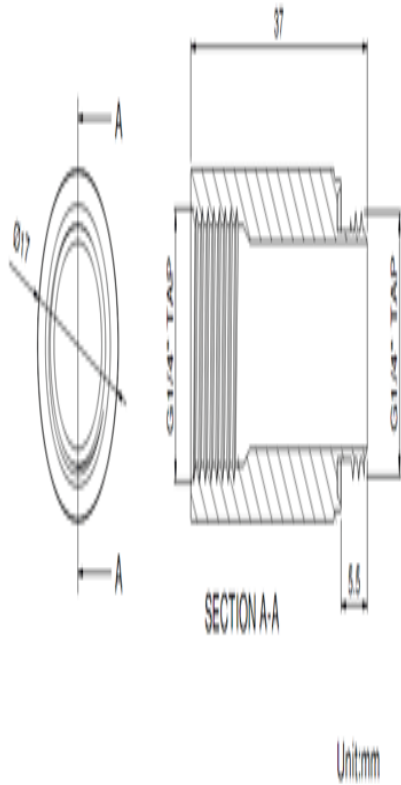

ENZOTECH

Enzotech Male to Female G 1/4 Threaded Adapter - Matte Black

\$5.99

Product Images

Short Description

New Extreme quality High water line fitting from Enzotechnology. These fittings are for connecting a male and female end. They are common G 1/4 threads for your water loop. New Matte Black Color!

Description

New Extreme quality High water line fitting from Enzotechnology. These fittings are for connecting a male and female end. They are common G 1/4 threads for your water loop. New Matte Black Color!

Specifications

Specifications:

- Price is for one (1) piece
- Material: Matte Black-plated brass
- Threads 2 x G1/4"
- Weight: 15g

Additional Information

Brand	Enzotech
SKU	BMFL-G14
Weight	0.0200
Fitting Type	Adapter
Fitting Angle	Straight
Fitting Finish	Matte Black