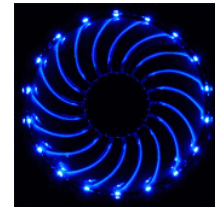

➔ Front 14cm VEGAS LED fan with independent light control

Specifications:

Model	ECA3180-BR
Dimension	480(D) X 200(W) X 443(H) mm
Material	SECC
Drive Bay	ODD: 5(without the use of FDD)
	FDD: 1 (FDD bracket is optional)
	HDD: 5
M/B	ATX, Micro ATX
Power Supply	PS2(Optional)
Front I/O	BUSB2.0x2, eSATAx1, HD/AC' 97 Audio