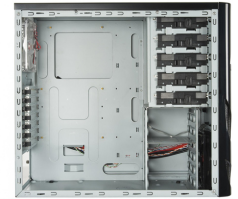

Enermax Volcanus Mid-Tower case with 140mm Vegas Red LED Fan and case Trim

Special Price
$66.75 was
$89.00

Product Images