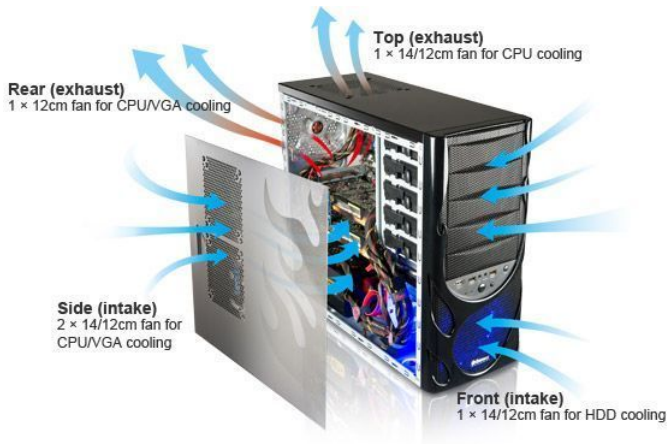

➔ Advanced cooling system