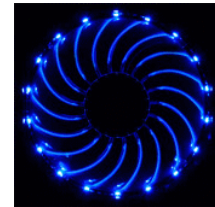

The honeycomb-meshed front panel allows a higher airflow, generated by the 140 mm blue/red combo-LED VEGAS fan in the front, one 120 mm fan located in the back and optionally two 140/120 mm fans on the side, as well as one 140/120 mm fan in the top. The Volcanus case offers easy installation with tool-less drive bays and expansion slots, four thumbscrews for quick side panel access and motherboard tray with cut-out for access to the rear of CPU heatsinks. The HDD rails are provided with rubber grommets to reduce vibration noise and the bottom-mounted PSU slot helps for a better weight distribution. The cable management is also facilitated with punched holes in the motherboard tray. The Volcanus case can accommodate 270.30 mm long graphic cards and 175.80 mm tall CPU heatsink, respectively 150.80 if you are using a side fan.

Features:

- Honeycomb-mesh front panel for maximum airflow
- Flame-themed design for real enthusiasts
- Front 14cm Blue/Red combo-LED VEGAS fan included
(ECA3180-BR' s VEGAS fan has only red LED) Advanced cooling system with up to 5 fans:
 - Front: 1x 14cm Blue/Red combo-LED VEGAS fan included
(ECA3180-BR' s VEGAS fan has only red LED)
 - Side: 2x 14/12cm fan (optional)
 - Top: 1x 14/12cm fan (optional)
 - Rear: 1x 12cm fan included
- Easy installation:
 - Tool-less drive bays and expansion slots
 - 4x thumbscrews for easy side panel access
 - M/B tray with cut-out for the easiest access to the rear of CPU heatsinks
 - HDD rails with rubber grommets to reduce vibration noise
 - Cable management for easy cable routing
 - Bottom-mounted PSU slot for better weight distribution

➔ Advanced cooling system

➔ Front 14cm VEGAS LED fan with independent light control

Specifications:

Model	ECA3180-BR
Dimension	480(D) X 200(W) X 443(H) mm
Material	SECC
Drive Bay	ODD: 5(without the use of FDD)
	FDD: 1 (FDD bracket is optional)
	HDD: 5
M/B	ATX, Micro ATX
Power Supply	PS2(Optional)
Front I/O	BUSB2.0x2, eSATAx1, HD/AC' 97 Audio