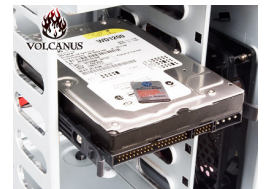

Enermax Volcanus Mid-Tower case with 140mm Vegas Red LED Fan and case Trim

Special Price
\$66.75 was
\$89.00

Product Images

Short Description

Product Details:

Enermax releases a new Mid-Tower feature rich case with advanced cooling capabilities, called Volcanus. This chassis comes with a flame-theme design and includes a special VEGAS 140 mm blue/red combo-LED fan, illuminated by 18 LEDs with 11 light lightning modes.

The honeycomb-meshed front panel allows a higher airflow, generated by the 140 mm blue/red combo-LED VEGAS fan in the front, one 120 mm fan located in the back and optionally two 140/120 mm fans on the side, as well as one 140/120 mm fan in the top. The Volcanus case offers easy installation with tool-less drive bays and expansion slots, four thumbscrews for quick side panel access and motherboard tray with cut-out for access to the rear of CPU heatsinks. The HDD rails are provided with rubber grommets to reduce vibration noise and the bottom-mounted PSU slot helps for a better weight distribution. The cable management is also facilitated with punched holes in the motherboard tray. The Volcanus case can accommodate 270.30 mm long graphic cards and 175.80 mm tall CPU heatsink, respectively 150.80 if you are using a side fan.