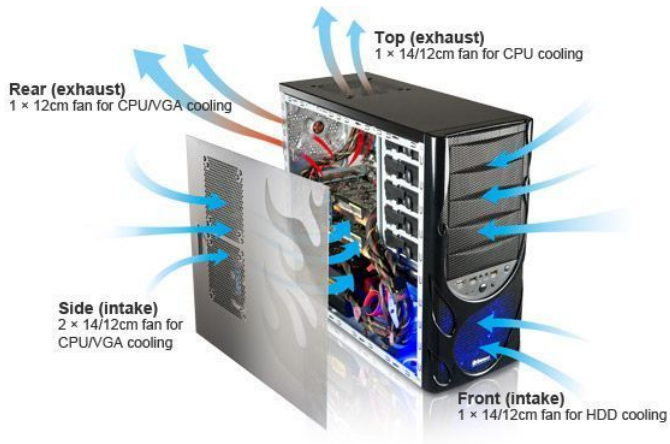

➔ Advanced cooling system