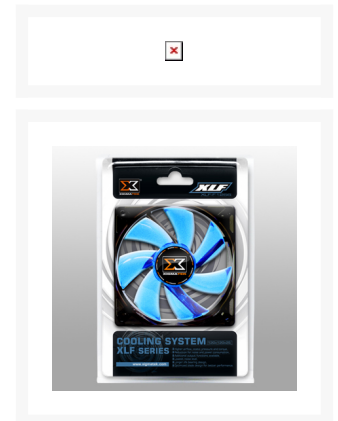

# Xigmatek "XLF Series" 120mm White LED Fan Cooler - Translucent Blue Blades

\$12.99

## Short Description

XLF-F1256, 120mm LED cooling fan catches not only your eyes, but it also performs adding more airflow in your PC case. It comes with max 1500 RPM and 61 CFM and also with quite level.

## Description

XLF-F1256, 120mm LED cooling fan catches not only your eyes, but it also performs adding more airflow in your PC case. It comes

with max 1500 RPM and 61 CFM and also with quite level.

- Specific bearing design (Long-life bearing) provides longer MTBF and outstanding performance.
- Optimal blade design provides the reduction of noise and power consumption.
- Transparent colorific blade and frame with White-LEDs make your case a spotlight.

## Features

---

- Higher airflow, static pressure and torque.
- Reduce noise and power consumption.
- 4 pcs White LEDs and transparent colorific blade and frame
- Low noise level.
- Longer life bearing design.
- Optimized blade design to create cooling performance