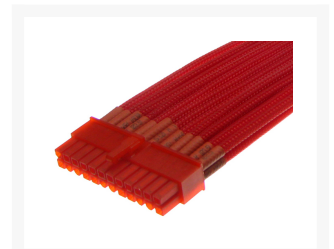

mod/smart mod/smart Kobra Cable  
24pin Motherboard Power  
Extension - UV Red - 16  
Inch

Special Price  
**\$12.95** was  
~~\$16.95~~

Product Images

Short Description

Is your PSU power cable not long enough to reach your components or look down right ghetto? Well look no further than the new Kobra MAX Power Extension Cables. Take your system to the next level of COOL and

clean up the inside of your system with style and functionality. Each wire of the extension is carefully dressed with our custom PARACORD nylon braid to provide unprecedented wire coverage

## Description

---

Is your PSU power cable not long enough to reach your components or look down right ghetto? Well look no further than the new Kobra MAX Power Extension Cables. Take your system to the next level of COOL and clean up the inside of your system with style and functionality. Each wire of the extension is carefully dressed with our custom PARACORD nylon braid to provide unprecedented wire coverage with minimal bunching and bulging. Our custom PARACORD also gives you the tightest possible wrap of the wire to give our wires the smallest OD (Outer Dimension). Smaller wires equal more system airflow and less inner case space requirements. Kobra MAX cables are the finest sleeved extension cables you can purchase without feeling frayed. A pair of Kobra Cable Bundlers is included for added wire management!

## Features

---

- Custom PARACORD nylon braid for unprecedented wire coverage. Tightest fit braid for no unsightly bulges.
- End to End braid without heatshrink. Stranded 18 Gauge wire, for excellent bend radius.
- Standard Molex connectors used to ensure 100% compatibility. Provides a professional finished look.
- Only MASS PRODUCED single braid extension cable made in the USA. 3 custom lengths to choose from – 8 inch, 16 inch, and 24 inch.
- Over 30 vibrant colors/color combinations to pick from. Every wire in every extension is tested for proper power transmission.