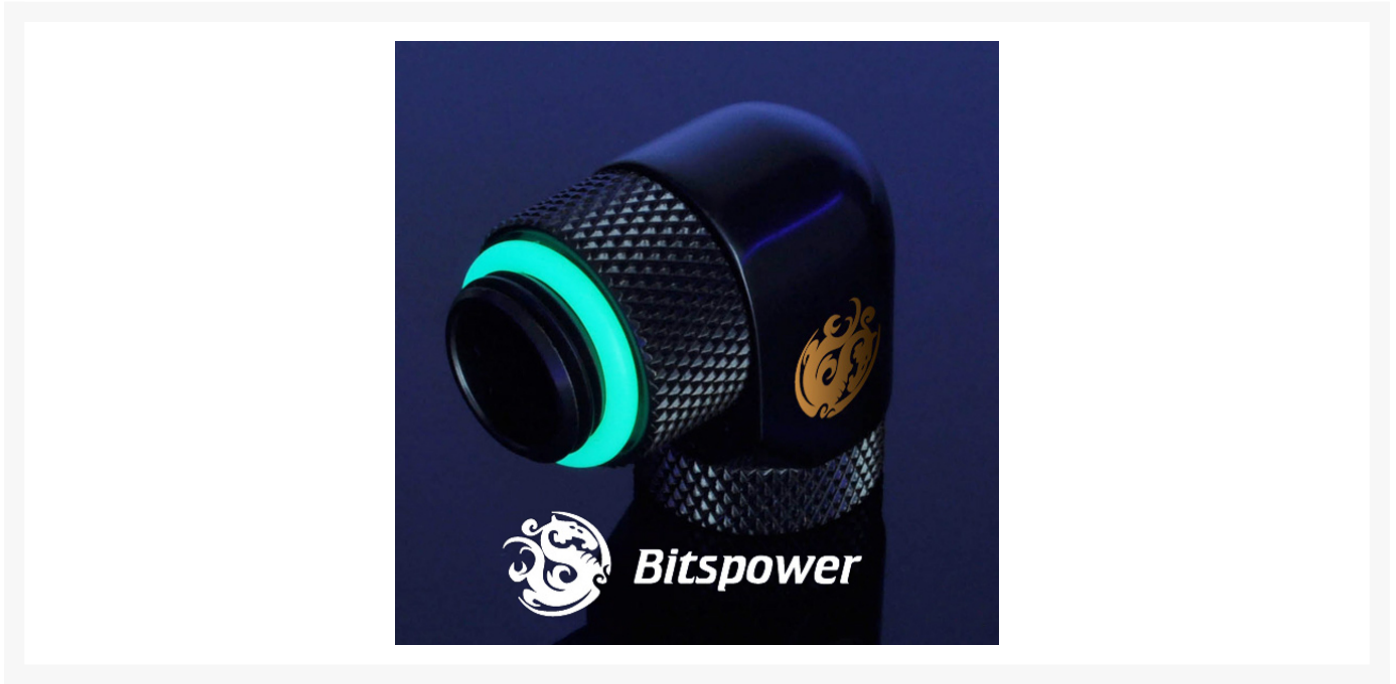

Features

0

Specifications

0