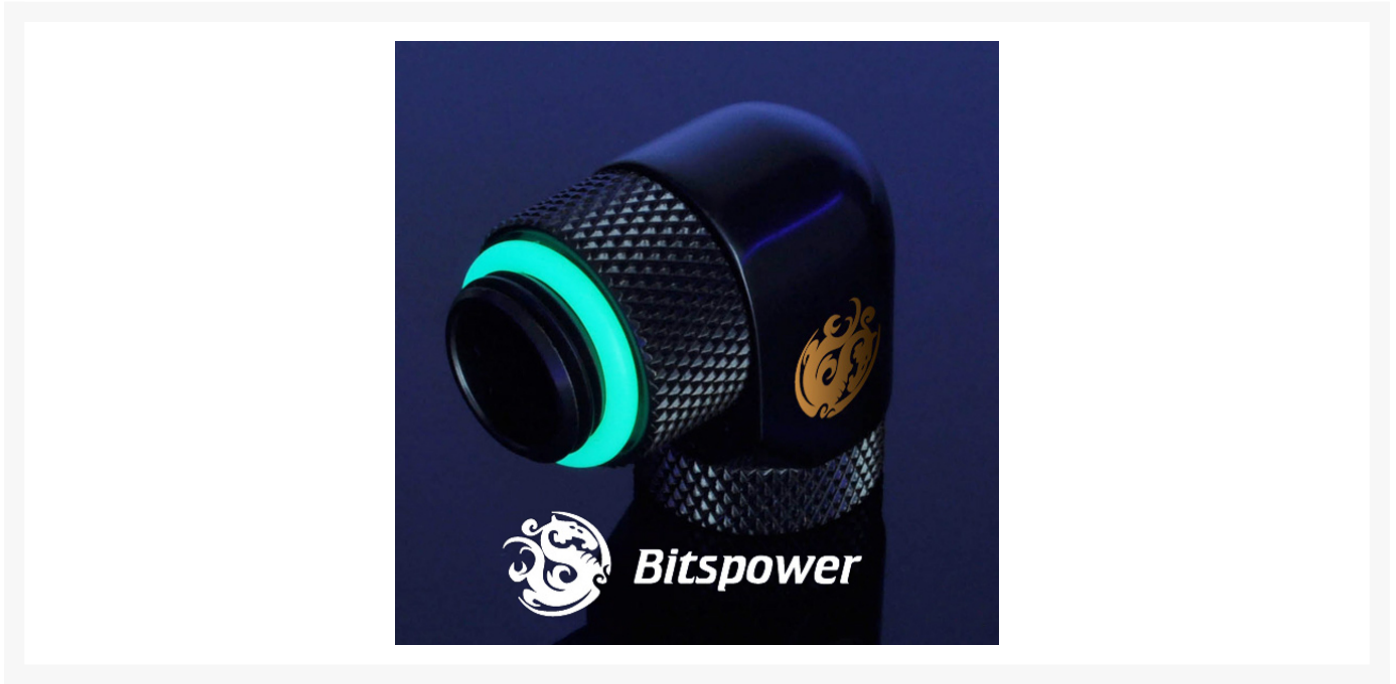

Bitspower G1/4 Matte Black Dual Rotary Angle IG1/4" Extender

\$17.50

Product Images

Features

0

Specifications

0

Additional Information

Brand	Bitspower
SKU	BP-MB90R2LD
Weight	0.2000
Special Order	No
Fitting Type	Extension
Fitting Angle	90 Degree
Fitting Finish	Matte Black
Vendor SKU/EAN	4711946745301