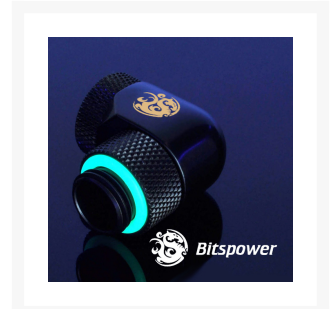

Bitspower G1/4 Matte Black Dual Rotary Angle IG1/4" Extender

$17.50

Product Images