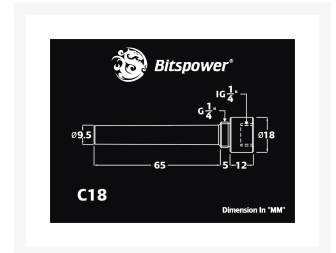

Bitspower Premium Female G1/4" Black Sparkle Aqua-Pipe II Fitting

\$9.95

Product Images

Features

0

Specifications

0

Additional Information

Brand	Bitspower
SKU	BP-BSWP-C18
Weight	0.1000
Special Order	No
Fitting Type	Barb
Fitting Angle	Straight
Fitting Finish	Black Chrome
Vendor SKU/EAN	4711946745370