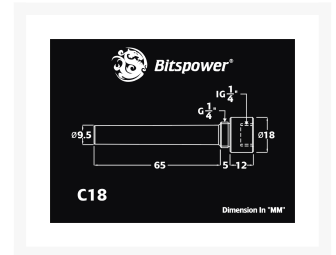

Bitspower Premium Female G1/4" Black Sparkle Aqua-Pipe II Fitting

$9.95

Product Images

Features

0