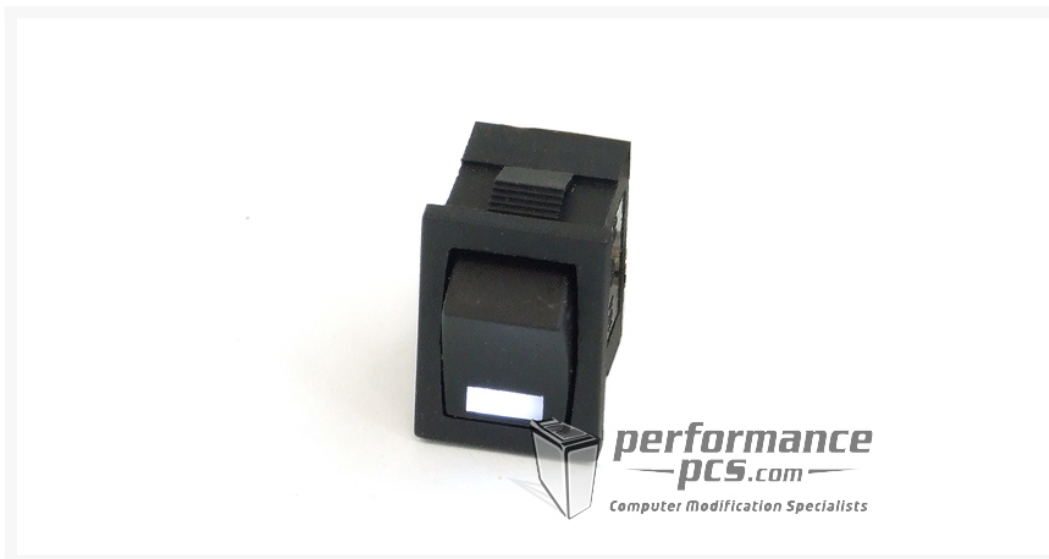

Phobya Rectangular Toggle Switch - Black with White LED - Unipolar

\$2.49

Product Images

Short Description

Phobya Rectangular Toggle Switch - White Lighting - Unipolar. Stylish, round rocker switch with a satin black surface, illuminated blue when the power is more pronounced and heavy activity.

Description

Phobya Rectangular Toggle Switch - White Lighting - Unipolar. Stylish, round rocker switch with a satin black surface, illuminated blue when the power is more pronounced and heavy activity.

Easy installation with snap-on devices wall thicknesses of 0.75 - 3.0 mm. Tight fit in appliance cut-through tolerance compensation ribs on the housing. Caulked terminals for safe plugging of connectors. The LED lights up when turned on.

Specifications

- Color: black with LED
- Single-pole switches 16 A / 250V ~
- Two positions: On and Off
- Rocker: 0 - I print
- Connection: solder contact
- LED: 12V DC white

Additional Information

Brand	Phoby
SKU	PH-71098
Weight	0.1000
Color	Black
Switch Type	Rocker (Square)
LED Color	White