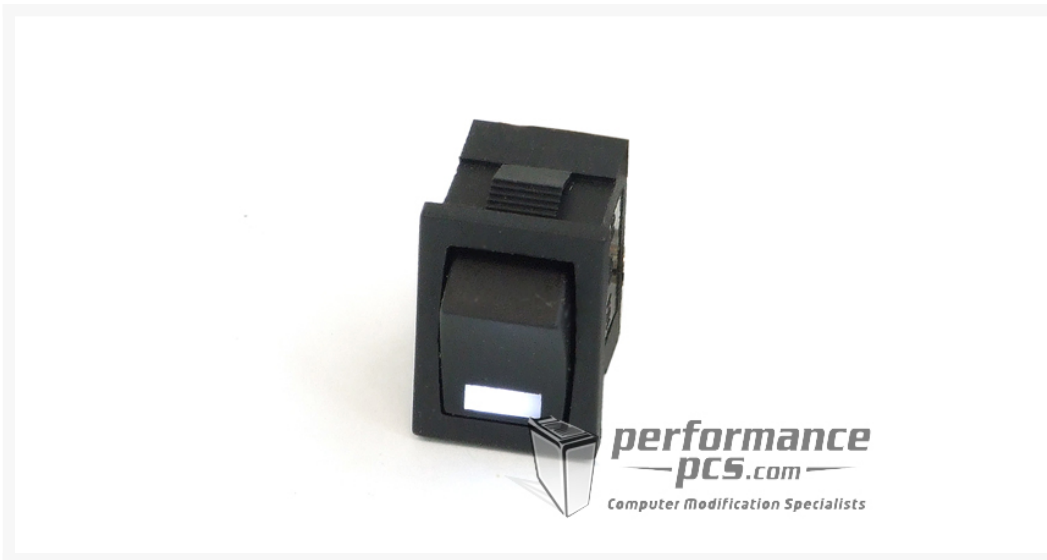

## Short Description

Phobya Rectangular Toggle Switch - White Lighting - Unipolar. Stylish, round rocker switch with a satin black surface, illuminated blue when the power is more pronounced and heavy activity.

## Description

Phobya Rectangular Toggle Switch - White Lighting - Unipolar. Stylish, round rocker switch with a satin black surface, illuminated blue when the power is more pronounced and heavy activity.

Easy installation with snap-on devices wall thicknesses of 0.75 - 3.0 mm. Tight fit in appliance cut-through tolerance compensation ribs on the housing. Caulked terminals for safe plugging of connectors. The LED lights up when turned on.

## Specifications

---

- Color: black with LED
- Single-pole switches 16 A / 250V ~
- Two positions: On and Off
- Rocker: 0 - I print
- Connection: solder contact
- LED: 12V DC white