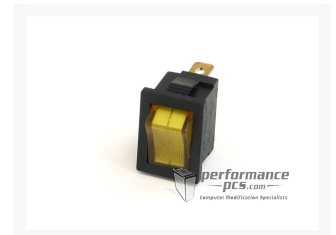

Phobya Rectangular Toggle Switch - Yellow Lighting - Unipolar

\$1.99

Product Images

Short Description

Phobya Rectangular Toggle Switch - Yellow Lighting - Unipolar. Stylish, round rocker switch with a satin black surface, illuminated blue when the power is more pronounced and heavy activity.

Description

Phobya Rectangular Toggle Switch - Yellow Lighting - Unipolar. Stylish, round rocker switch with a satin black surface, illuminated blue when the power is more pronounced and heavy activity.

Easy installation with snap-on devices wall thicknesses of 0.75 - 3.0 mm. Tight fit in appliance cut-through tolerance compensation ribs on the housing. Caulked terminals for safe plugging of connectors. The LED lights up when turned on.

Specifications

0

Additional Information

Brand	Phobya
SKU	PH-71115
Weight	0.1000
Color	Black
Switch Type	Rocker (Square)
LED Color	Amber