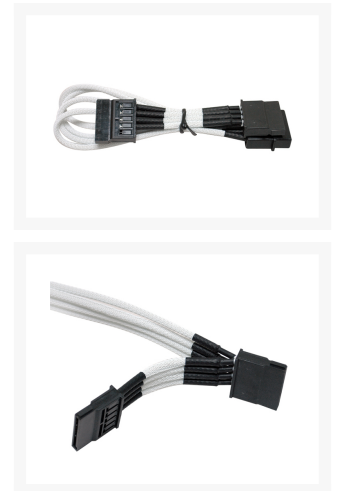

NZXT

NZXT Single Sleeved 4-Pin to 2 SATA Connector 8" - White

\$5.99

Product Images

Short Description

Individually sleeved in a white enclosure to provide a sleeker look that seamlessly integrates into the case's interior. The additional benefit from incorporating these premium sleeved cables into your rig is enhanced cable management which is crucial for optimal airflow.

PPCS is once again copied but the customer gets a cheaper price which is good for all of you ;)

Description

Product Details:

Individually sleeved in a white enclosure to provide a sleeker look that seamlessly integrates into the case's interior. The additional benefit from incorporating these premium sleeved cables into your rig is enhanced cable management which is crucial for optimal airflow.

PPCS is once again copied but the customer gets a cheaper price which is good for all of you ;)

Specifications

Specifications:

- Length: 200mm (8")

Additional Information

Brand	NZXT
SKU	CB-42SATA-WT-D
Weight	0.4000
Color	White
Cable Type	SATA Power Extension
Special Price	\$3.89