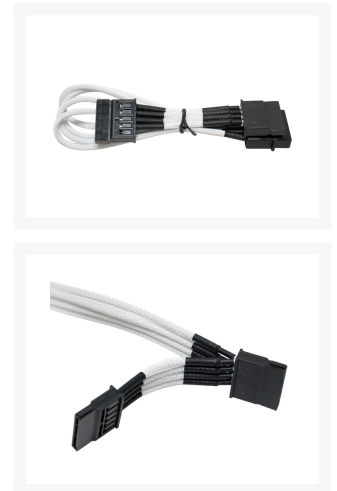

# NZXT Single Sleeved 4-Pin to 2 SATA Connector 8" - White

\$5.99

## Short Description

Individually sleeved in a white enclosure to provide a sleeker look that seamlessly integrates into the case's interior. The additional benefit from incorporating these premium sleeved cables into your rig is enhanced cable management which is crucial for optimal airflow.

### Product Details:

Individually sleeved in a white enclosure to provide a sleeker look that seamlessly integrates into the case's interior. The additional benefit from incorporating these premium sleeved cables into your rig is enhanced cable management which is crucial for optimal airflow.