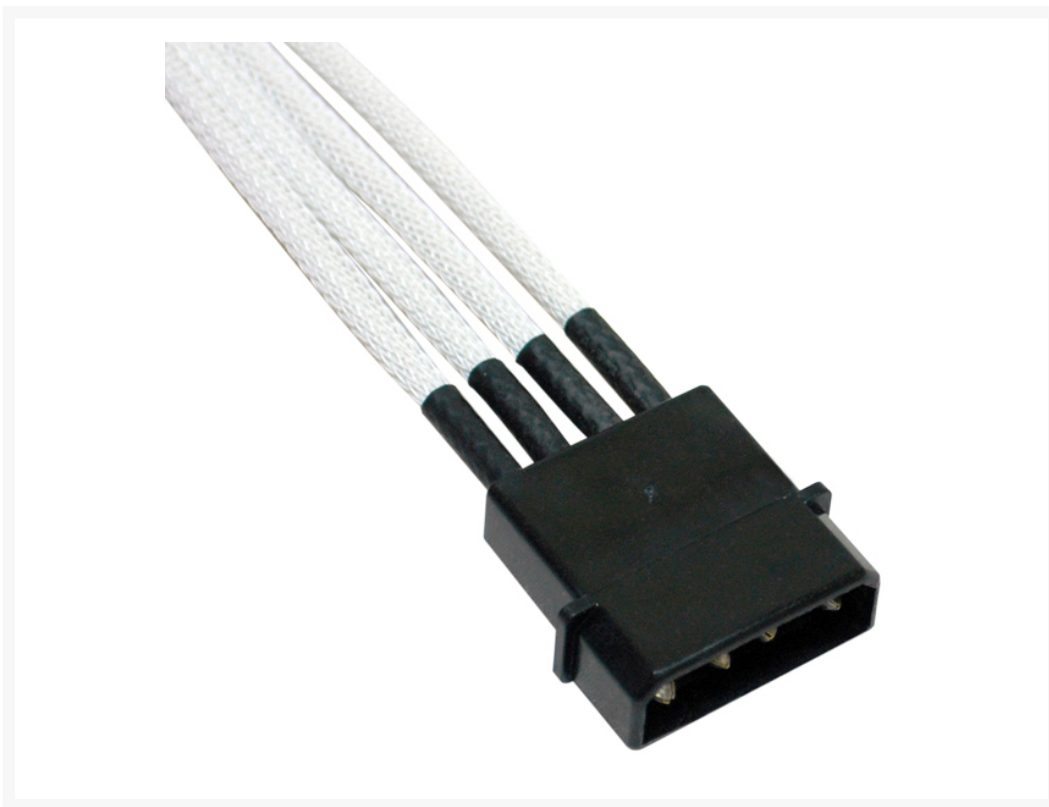

NZXT NZXT Single Sleeve 4-Pin to 4 SATA Connector 8" - White

Special Price
$5.19 was
$7.99

Product Images

Short Description

Product Details:

Individually sleeved in a white enclosure to provide a sleeker look that seamlessly integrates into the case's interior. The additional benefit from incorporating these premium sleeved cables into your rig is enhanced cable management which is crucial for optimal airflow.

PPCS is once again copied but the customer gets a cheaper price which is good for all of you ;)